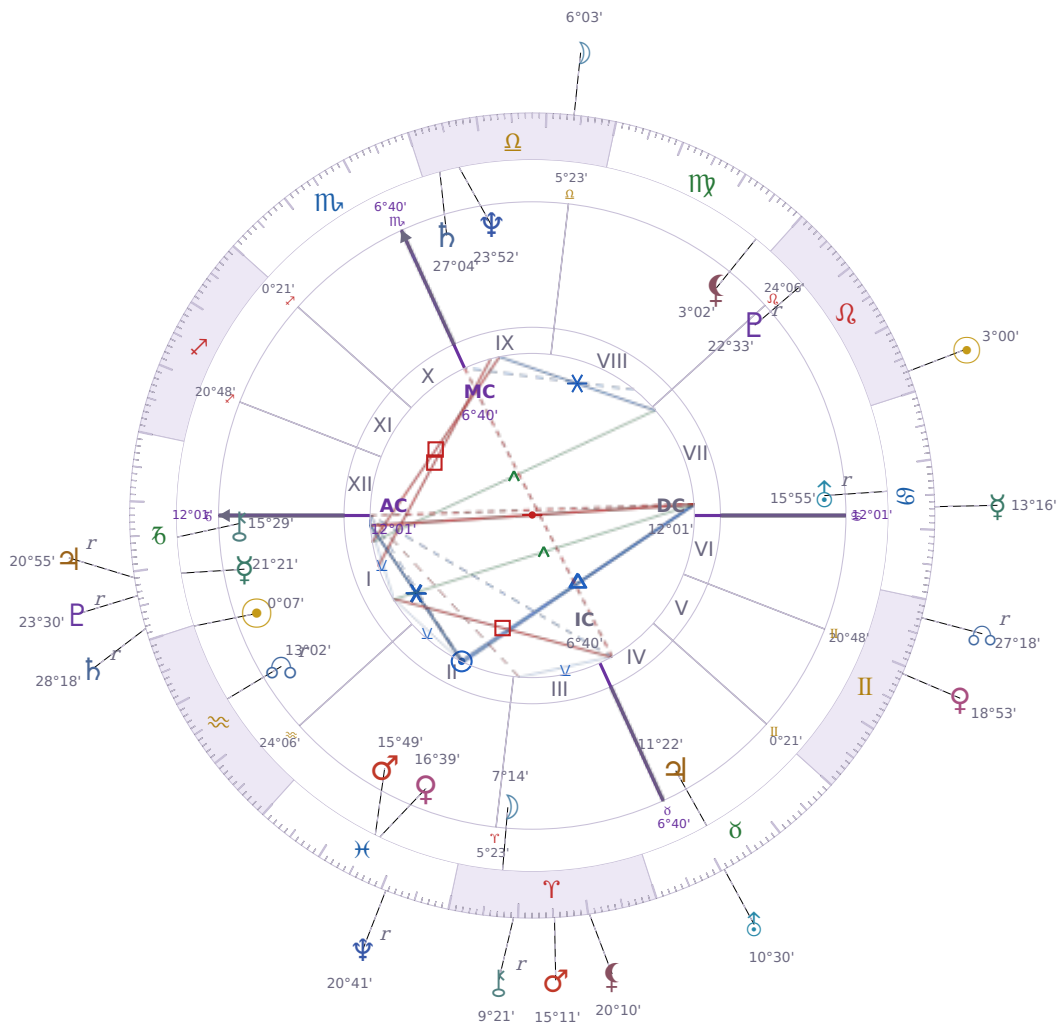

DAILY HOROSCOPE

Jeffrey Epstein

American financier and child sex offender (1953–2019)

♈ Aquarius January 20, 1953 06:15 Brooklyn

Saturday, 25 July 2020

TRANSITS FOR TODAY

☉ Sun	in ♌ Leo	3°00'02"
☾ Moon	in ♎ Libra	6°03'04"
☿ Mercury	in ♋ Cancer	13°16'31"
♀ Venus	in ♊ Gemini	18°53'58"
♂ Mars	in ♈ Aries	15°11'24"
♃ Jupiter	in ♑ Capricorn Rx	20°55'04"
♄ Saturn	in ♑ Capricorn Rx	28°18'13"