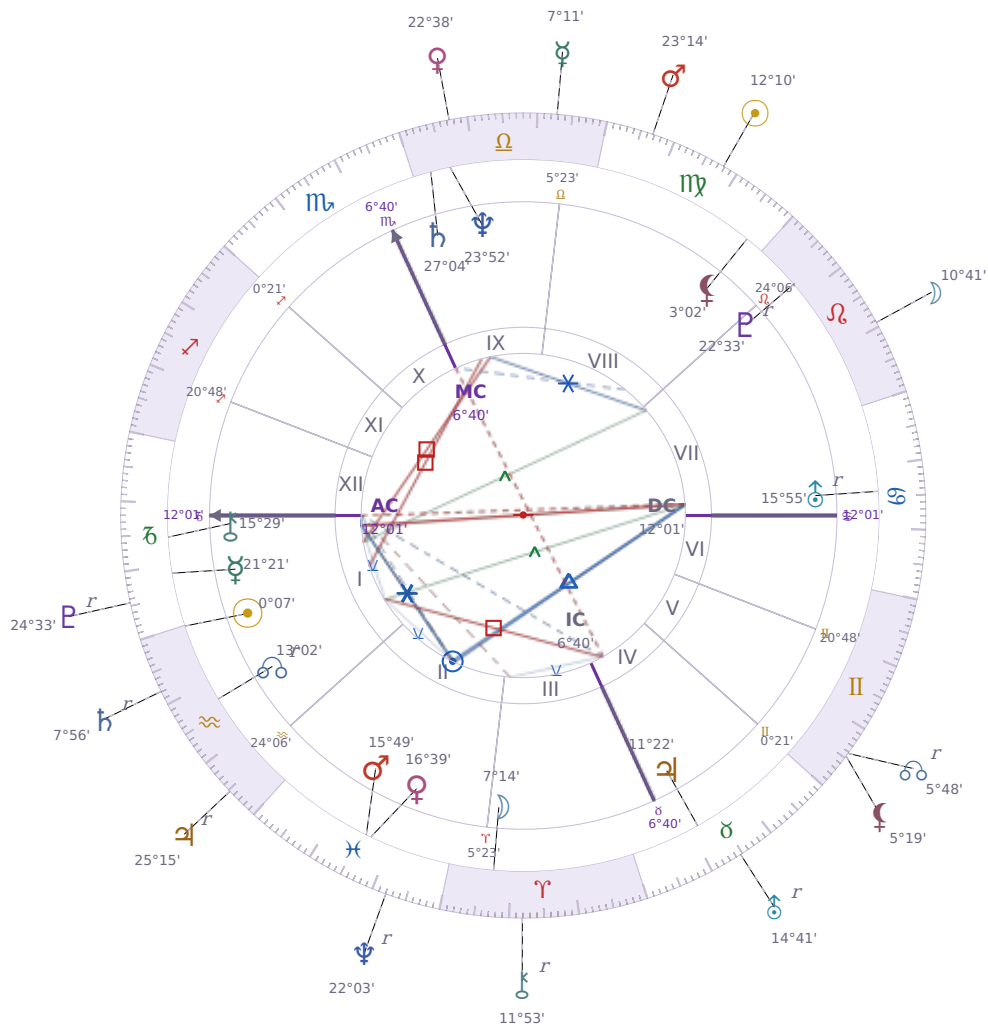

DAILY HOROSCOPE

## Jeffrey Epstein

American financier and child sex offender (1953–2019)

♈ Aquarius January 20, 1953 06:15 Brooklyn

**Saturday, 4 September 2021**

### TRANSITS FOR TODAY

☉ Sun	in ♍ Virgo	12°10'30"
☾ Moon	in ♌ Leo	10°41'13"
☿ Mercury	in ♎ Libra	7°11'01"
♀ Venus	in ♎ Libra	22°38'27"
♂ Mars	in ♍ Virgo	23°14'02"
♃ Jupiter	in ♈ Aquarius Rx	25°15'19"
♄ Saturn	in ♈ Aquarius Rx	7°56'12"

## KEY TRANSIT FACTORS