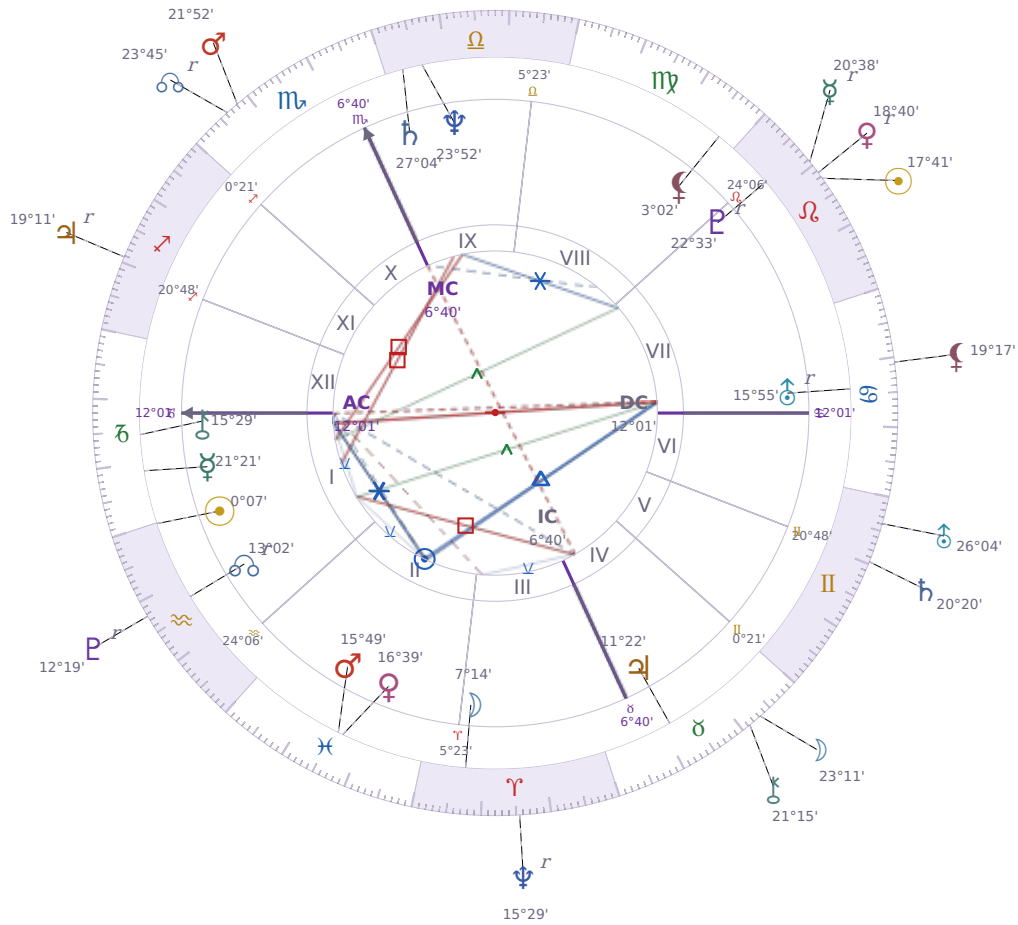

DAILY HOROSCOPE

Jeffrey Epstein

American financier and child sex offender (1953–2019)

♈ Aquarius January 20, 1953 06:15 Brooklyn

Sunday, 10 August 2031

TRANSITS FOR TODAY

☉ Sun	in ♌ Leo	17°41'13"
☾ Moon	in ♉ Taurus	23°11'57"
☿ Mercury	in ♌ Leo Rx	20°38'15"
♀ Venus	in ♌ Leo Rx	18°40'35"
♂ Mars	in ♏ Scorpio	21°52'29"
♃ Jupiter	in ♐ Sagittarius Rx	19°11'39"
♄ Saturn	in ♊ Gemini	20°20'57"
♅ Uranus	in ♊ Gemini	26°04'33"
♆ Neptune	in ♈ Aries Rx	15°29'40"
♇ Pluto	in ♈ Aquarius Rx	12°19'39"
♁ Chiron	in ♉ Taurus	21°15'18"
♁ NNode	in ♏ Scorpio Rx	23°45'02"
♁ Lilith	in ♋ Cancer	19°17'27"

## NATAL PLANETS

☉ Sun	in ♒ Aquarius	0°07'22"	I
☾ Moon	in ♈ Aries	7°14'09"	III
☿ Mercury	in ♐ Capricorn	21°21'29"	I
♀ Venus	in ♓ Pisces	16°39'59"	II
♂ Mars	in ♓ Pisces	15°49'39"	II
♃ Jupiter	in ♉ Taurus	11°22'13"	IV
♄ Saturn	in ♎ Libra	27°04'58"	IX
♅ Uranus	in ♋ Cancer	15°55'09"	VII Rx
♆ Neptune	in ♎ Libra	23°52'55"	IX
♇ Pluto	in ♌ Leo	22°33'54"	VII Rx
♁ Chiron	in ♐ Capricorn	15°29'52"	I
♁ North Node	in ♒ Aquarius	13°02'55"	I Rx
♁ Lilith	in ♍ Virgo	3°02'26"	VIII

## KEY TRANSIT FACTORS