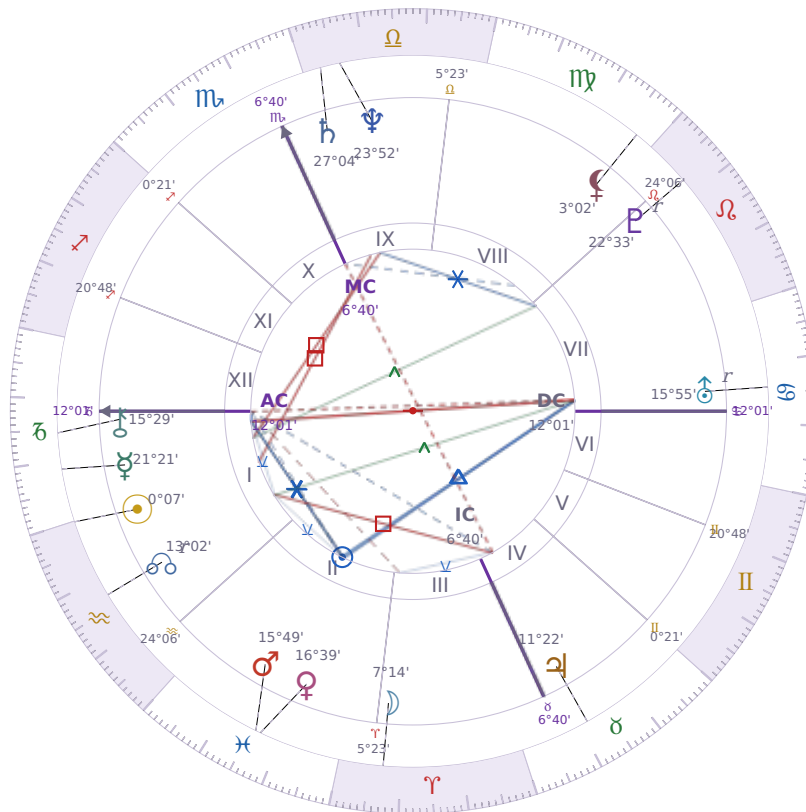

BIRTHDAY YEAR CHART

Jeffrey Epstein

American financier and child sex offender (1953–2019)

♈ Aquarius January 20, 1953 06:15 Brooklyn

19 January 1727 · 17:30 (22:26 UTC) · Brooklyn

Solar ASC ♎ Capricorn · MC ♏ Scorpio

NATAL PLANETS

☉ Sun	in	♈	Aquarius	0°07'
☾ Moon	in	♈	Aries	7°14'
☿ Mercury	in	♎	Capricorn	21°21'
♀ Venus	in	♓	Pisces	16°39'
♂ Mars	in	♓	Pisces	15°49'
♃ Jupiter	in	♉	Taurus	11°22'
♄ Saturn	in	♏	Libra	27°04'

BIRTHDAY YEAR CHART PLANETS

☉ Sun	in	♈	Aquarius	0°07'
☾ Moon	in	♈	Aries	7°14'
☿ Mercury	in	♎	Capricorn	21°21'
♀ Venus	in	♓	Pisces	16°39'
♂ Mars	in	♓	Pisces	15°49'
♃ Jupiter	in	♉	Taurus	11°22'
♄ Saturn	in	♏	Libra	27°04'

♅ Uranus	in	♋	Cancer	15°55'
♆ Neptune	in	♎	Libra	23°52'
♇ Pluto	in	♌	Leo	22°33'
♁ Chiron	in	♑	Capricorn	15°29'
♊ North Node	in	♒	Aquarius	13°02'
♁ Lilith	in	♍	Virgo	3°02'

SOLAR ANALYSIS

Solar ASC ♑ Capricorn → natal H1 — Self & Identity