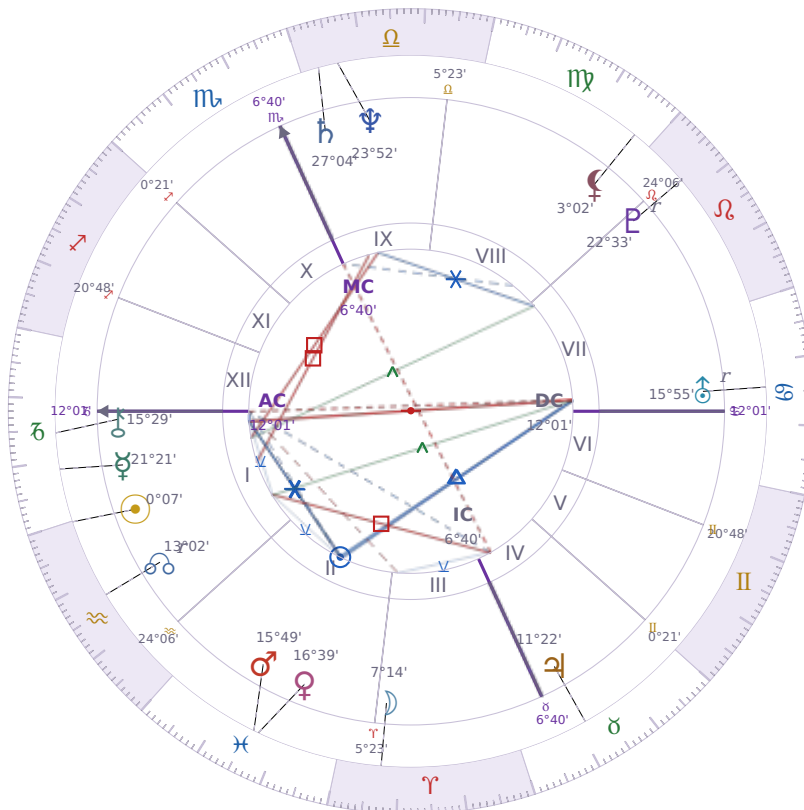

BIRTHDAY YEAR CHART

Jeffrey Epstein

American financier and child sex offender (1953–2019)

♈ Aquarius January 20, 1953 06:15 Brooklyn

19 January 1795 · 17:30 (22:26 UTC) · Brooklyn

Solar ASC ♎ Capricorn · MC ♏ Scorpio

NATAL PLANETS

☉ Sun	in	♈	Aquarius	0°07'
☾ Moon	in	♈	Aries	7°14'
☿ Mercury	in	♎	Capricorn	21°21'
♀ Venus	in	♓	Pisces	16°39'
♂ Mars	in	♓	Pisces	15°49'
♃ Jupiter	in	♉	Taurus	11°22'
♄ Saturn	in	♎	Libra	27°04'

BIRTHDAY YEAR CHART PLANETS

♅ Uranus	in	♋ Cancer	15°55'
♆ Neptune	in	♎ Libra	23°52'
♇ Pluto	in	♌ Leo	22°33'
♁ Chiron	in	♑ Capricorn	15°29'
♁ North Node	in	♒ Aquarius	13°02'
♁ Lilith	in	♍ Virgo	3°02'

SOLAR ANALYSIS

♀ Venus * Sextile · 0.7°
 ♅ Uranus * Sextile · 1.4°
 ♂ Mars * Sextile · 1.5°

KEY TRANSITS BY QUARTER

Q1 · Jan-Mar

Q2 · Apr-Jun

Q3 · Jul-Sep

Q4 · Oct-Dec