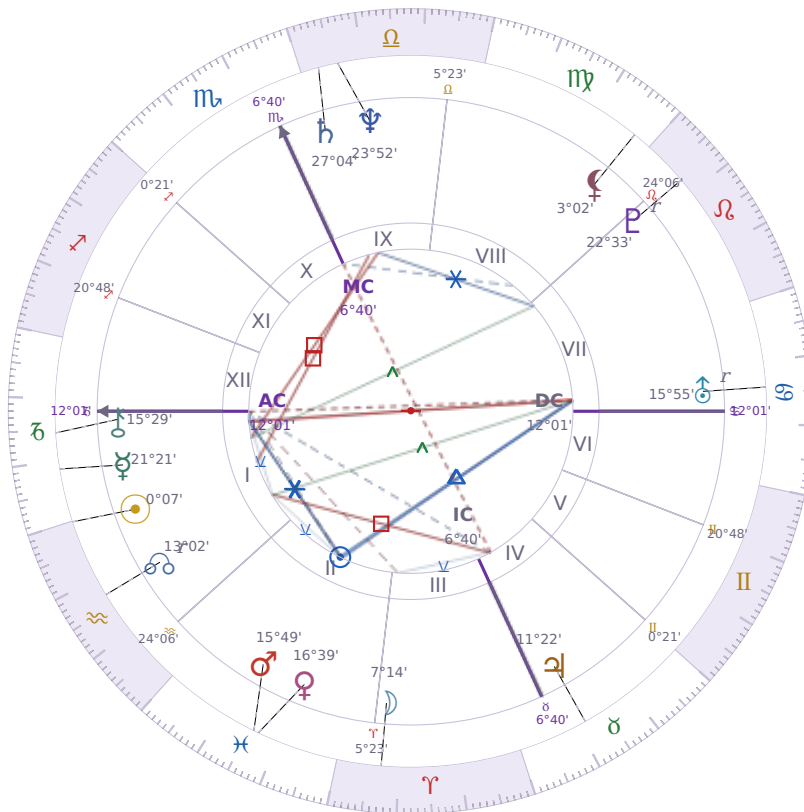

BIRTHDAY YEAR CHART

Jeffrey Epstein

American financier and child sex offender (1953–2019)

♈ Aquarius January 20, 1953 06:15 Brooklyn

19 January 1800 · 17:30 (22:26 UTC) · Brooklyn

Solar ASC ♎ Capricorn · MC ♏ Scorpio

NATAL PLANETS

☉ Sun	in	♈	Aquarius	0°07'
☾ Moon	in	♈	Aries	7°14'
☿ Mercury	in	♎	Capricorn	21°21'
♀ Venus	in	♓	Pisces	16°39'
♂ Mars	in	♓	Pisces	15°49'
♃ Jupiter	in	♉	Taurus	11°22'
♄ Saturn	in	♏	Libra	27°04'

BIRTHDAY YEAR CHART PLANETS

☉ Sun	in	♈	Aquarius	0°07'
☾ Moon	in	♈	Aries	7°14'
☿ Mercury	in	♎	Capricorn	21°21'
♀ Venus	in	♓	Pisces	16°39'
♂ Mars	in	♓	Pisces	15°49'
♃ Jupiter	in	♉	Taurus	11°22'
♄ Saturn	in	♏	Libra	27°04'

♅ Uranus	in	♋	Cancer	15°55'
♆ Neptune	in	♎	Libra	23°52'
♇ Pluto	in	♌	Leo	22°33'
♁ Chiron	in	♑	Capricorn	15°29'
♁ North Node	in	♒	Aquarius	13°02'
♁ Lilith	in	♍	Virgo	3°02'

SOLAR ANALYSIS

Solar ASC ♋ Capricorn → natal H1 — Self & Identity