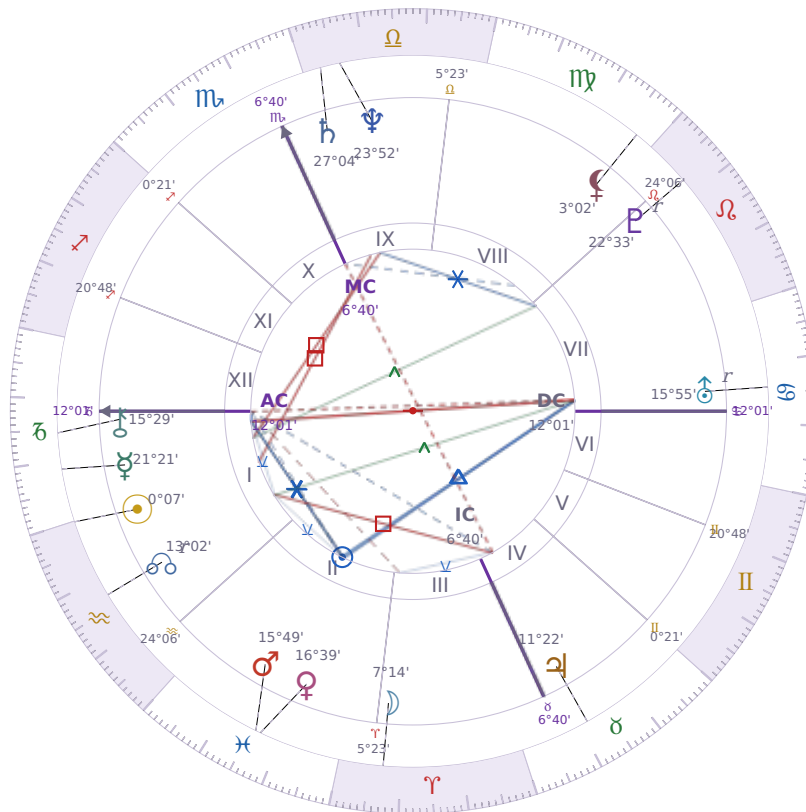

BIRTHDAY YEAR CHART

Jeffrey Epstein

American financier and child sex offender (1953–2019)

♈ Aquarius January 20, 1953 06:15 Brooklyn

19 January 1825 · 17:30 (22:26 UTC) · Brooklyn

Solar ASC ♎ Capricorn · MC ♏ Scorpio

NATAL PLANETS

☉ Sun	in	♈	Aquarius	0°07'
☾ Moon	in	♈	Aries	7°14'
☿ Mercury	in	♎	Capricorn	21°21'
♀ Venus	in	♏	Pisces	16°39'
♂ Mars	in	♏	Pisces	15°49'
♃ Jupiter	in	♉	Taurus	11°22'
♄ Saturn	in	♏	Libra	27°04'

BIRTHDAY YEAR CHART PLANETS

☉ Sun	in	♈	Aquarius	0°07'
☾ Moon	in	♈	Aries	7°14'
☿ Mercury	in	♎	Capricorn	21°21'
♀ Venus	in	♏	Pisces	16°39'
♂ Mars	in	♏	Pisces	15°49'
♃ Jupiter	in	♉	Taurus	11°22'
♄ Saturn	in	♏	Libra	27°04'

♅ Uranus	in	♋ Cancer	15°55'
♆ Neptune	in	♎ Libra	23°52'
♇ Pluto	in	♌ Leo	22°33'
♁ Chiron	in	♑ Capricorn	15°29'
♁ North Node	in	♒ Aquarius	13°02'
♁ Lilith	in	♍ Virgo	3°02'

SOLAR ANALYSIS

Solar ASC ♋ Capricorn → natal H1 — Self & Identity