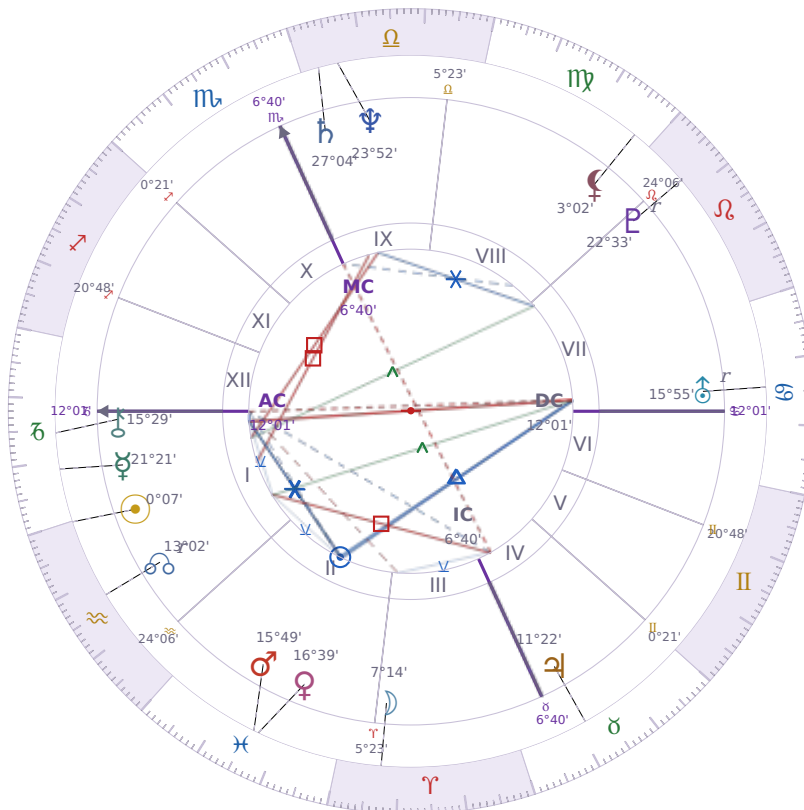

BIRTHDAY YEAR CHART

Jeffrey Epstein

American financier and child sex offender (1953–2019)

♈ Aquarius January 20, 1953 06:15 Brooklyn

19 January 1838 · 17:30 (22:26 UTC) · Brooklyn

Solar ASC ♎ Capricorn · MC ♏ Scorpio

NATAL PLANETS

☉ Sun	in	♈	Aquarius	0°07'
☾ Moon	in	♈	Aries	7°14'
☿ Mercury	in	♎	Capricorn	21°21'
♀ Venus	in	♏	Pisces	16°39'
♂ Mars	in	♏	Pisces	15°49'
♃ Jupiter	in	♉	Taurus	11°22'
♄ Saturn	in	♏	Libra	27°04'

BIRTHDAY YEAR CHART PLANETS

☉ Sun	in	♈	Aquarius	0°07'
☾ Moon	in	♈	Aries	7°14'
☿ Mercury	in	♎	Capricorn	21°21'
♀ Venus	in	♏	Pisces	16°39'
♂ Mars	in	♏	Pisces	15°49'
♃ Jupiter	in	♉	Taurus	11°22'
♄ Saturn	in	♏	Libra	27°04'

♅ Uranus	in	♋	Cancer	15°55'
♆ Neptune	in	♎	Libra	23°52'
♇ Pluto	in	♌	Leo	22°33'
♁ Chiron	in	♑	Capricorn	15°29'
♁ North Node	in	♒	Aquarius	13°02'
♁ Lilith	in	♍	Virgo	3°02'

SOLAR ANALYSIS

Solar ASC ♑ Capricorn → natal H1 — Self & Identity