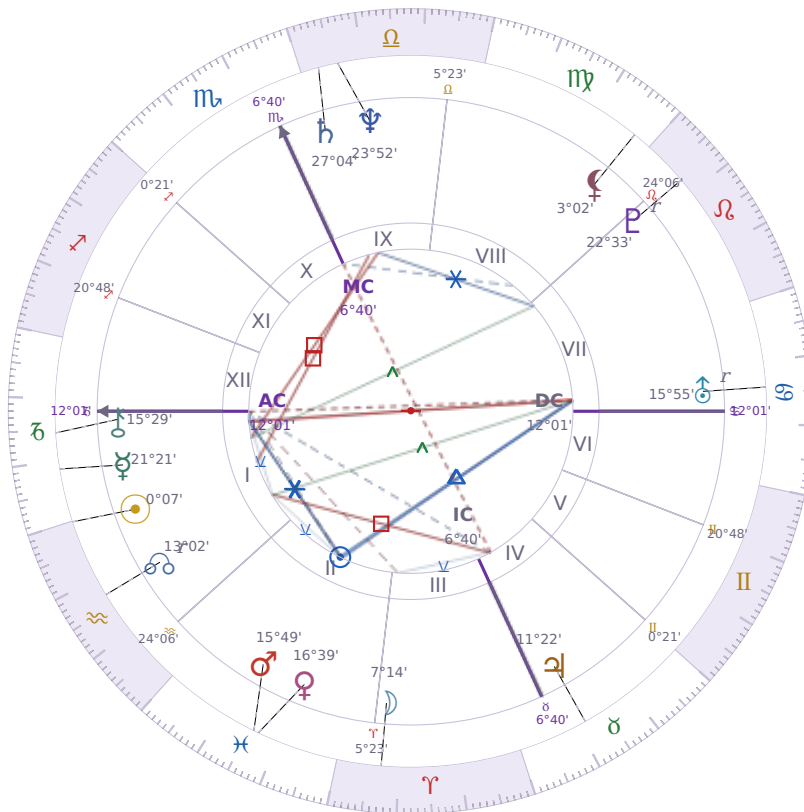

BIRTHDAY YEAR CHART

## Jeffrey Epstein

American financier and child sex offender (1953–2019)

♈ Aquarius January 20, 1953 06:15 Brooklyn

**19 January 1863 · 17:30 (22:26 UTC) · Brooklyn**

Solar ASC ♎ Capricorn · MC ♏ Scorpio

**NATAL PLANETS**

☉ Sun	in	♈	Aquarius	0°07'
☾ Moon	in	♈	Aries	7°14'
☿ Mercury	in	♎	Capricorn	21°21'
♀ Venus	in	♓	Pisces	16°39'
♂ Mars	in	♓	Pisces	15°49'
♃ Jupiter	in	♉	Taurus	11°22'
♄ Saturn	in	♎	Libra	27°04'

**BIRTHDAY YEAR CHART PLANETS**

## KEY TRANSITS BY QUARTER

**Q1 · Jan-Mar**

**Q2 · Apr-Jun**

**Q3 · Jul-Sep**

**Q4 · Oct-Dec**