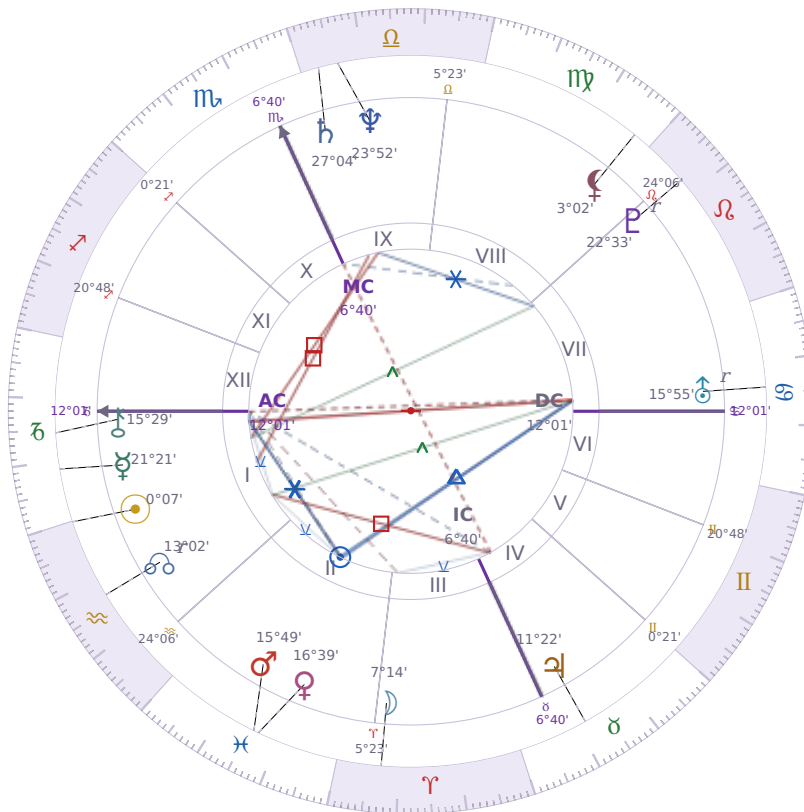

BIRTHDAY YEAR CHART

Jeffrey Epstein

American financier and child sex offender (1953–2019)

♈ Aquarius January 20, 1953 06:15 Brooklyn

19 January 1892 · 17:03 (22:03 UTC) · Brooklyn

Solar ASC ♎ Capricorn · MC ♏ Scorpio

NATAL PLANETS

☉ Sun	in	♈	Aquarius	0°07'
☾ Moon	in	♈	Aries	7°14'
☿ Mercury	in	♎	Capricorn	21°21'
♀ Venus	in	♏	Pisces	16°39'
♂ Mars	in	♏	Pisces	15°49'
♃ Jupiter	in	♉	Taurus	11°22'
♄ Saturn	in	♏	Libra	27°04'

BIRTHDAY YEAR CHART PLANETS

☉ Sun	in	♈	Aquarius	0°07'
☾ Moon	in	♈	Aries	7°14'
☿ Mercury	in	♎	Capricorn	21°21'
♀ Venus	in	♏	Pisces	16°39'
♂ Mars	in	♏	Pisces	15°49'
♃ Jupiter	in	♉	Taurus	11°22'
♄ Saturn	in	♏	Libra	27°04'

♅ Uranus	in	♋	Cancer	15°55'
♆ Neptune	in	♎	Libra	23°52'
♇ Pluto	in	♌	Leo	22°33'
♁ Chiron	in	♑	Capricorn	15°29'
♁ North Node	in	♒	Aquarius	13°02'
♁ Lilith	in	♍	Virgo	3°02'

SOLAR ANALYSIS

Solar ASC ♑ Capricorn → natal H1 — Self & Identity