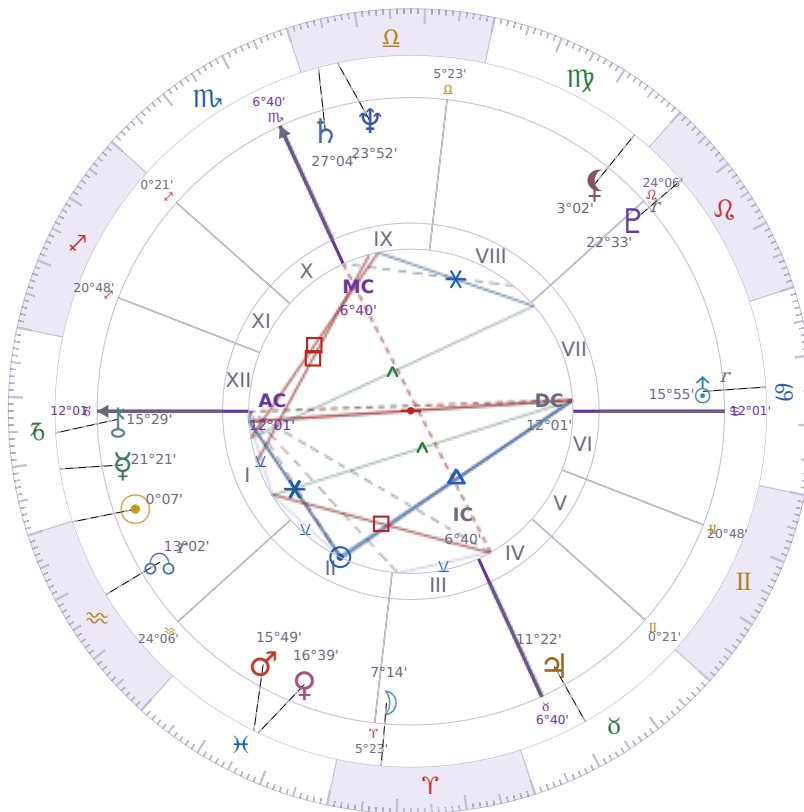

BIRTHDAY YEAR CHART

Jeffrey Epstein

American financier and child sex offender (1953–2019)

♈ Aquarius January 20, 1953 06:15 Brooklyn

19 January 1912 · 17:00 (22:00 UTC) · Brooklyn

Solar ASC ♎ Capricorn · MC ♏ Scorpio

NATAL PLANETS

☉ Sun	in	♈	Aquarius	0°07'
☾ Moon	in	♈	Aries	7°14'
☿ Mercury	in	♎	Capricorn	21°21'
♀ Venus	in	♏	Pisces	16°39'
♂ Mars	in	♏	Pisces	15°49'
♃ Jupiter	in	♉	Taurus	11°22'
♄ Saturn	in	♏	Libra	27°04'

BIRTHDAY YEAR CHART PLANETS

☉ Sun	in	♈	Aquarius	0°07'
☾ Moon	in	♈	Aries	7°14'
☿ Mercury	in	♎	Capricorn	21°21'
♀ Venus	in	♏	Pisces	16°39'
♂ Mars	in	♏	Pisces	15°49'
♃ Jupiter	in	♉	Taurus	11°22'
♄ Saturn	in	♏	Libra	27°04'

KEY TRANSITS BY QUARTER

Q1 · Jan-Mar

Q2 · Apr-Jun

Q3 · Jul-Sep

Q4 · Oct-Dec