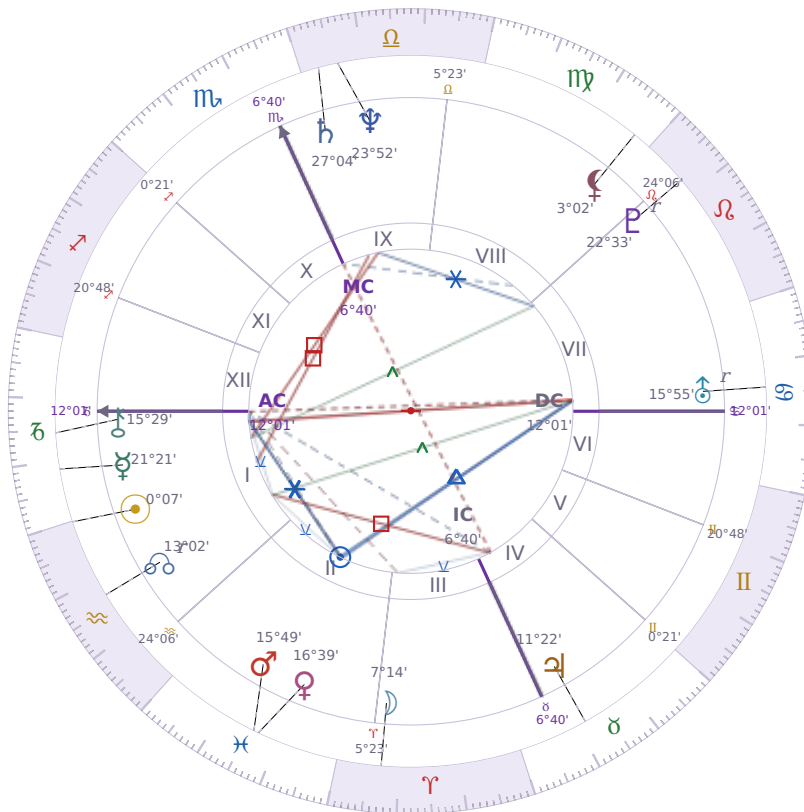

BIRTHDAY YEAR CHART

Jeffrey Epstein

American financier and child sex offender (1953–2019)

♈ Aquarius January 20, 1953 06:15 Brooklyn

19 January 1915 · 17:00 (22:00 UTC) · Brooklyn

Solar ASC ♎ Capricorn · MC ♏ Scorpio

NATAL PLANETS

☉ Sun	in	♈	Aquarius	0°07'
☾ Moon	in	♈	Aries	7°14'
☿ Mercury	in	♎	Capricorn	21°21'
♀ Venus	in	♓	Pisces	16°39'
♂ Mars	in	♓	Pisces	15°49'
♃ Jupiter	in	♉	Taurus	11°22'
♄ Saturn	in	♎	Libra	27°04'

BIRTHDAY YEAR CHART PLANETS

☉ Sun	in	♈	Aquarius	0°07'
☾ Moon	in	♈	Aries	7°14'
☿ Mercury	in	♎	Capricorn	21°21'
♀ Venus	in	♓	Pisces	16°39'
♂ Mars	in	♓	Pisces	15°49'
♃ Jupiter	in	♉	Taurus	11°22'
♄ Saturn	in	♎	Libra	27°04'

KEY TRANSITS BY QUARTER

Q1 · Jan-Mar

Q2 · Apr-Jun

Q3 · Jul-Sep

Q4 · Oct-Dec