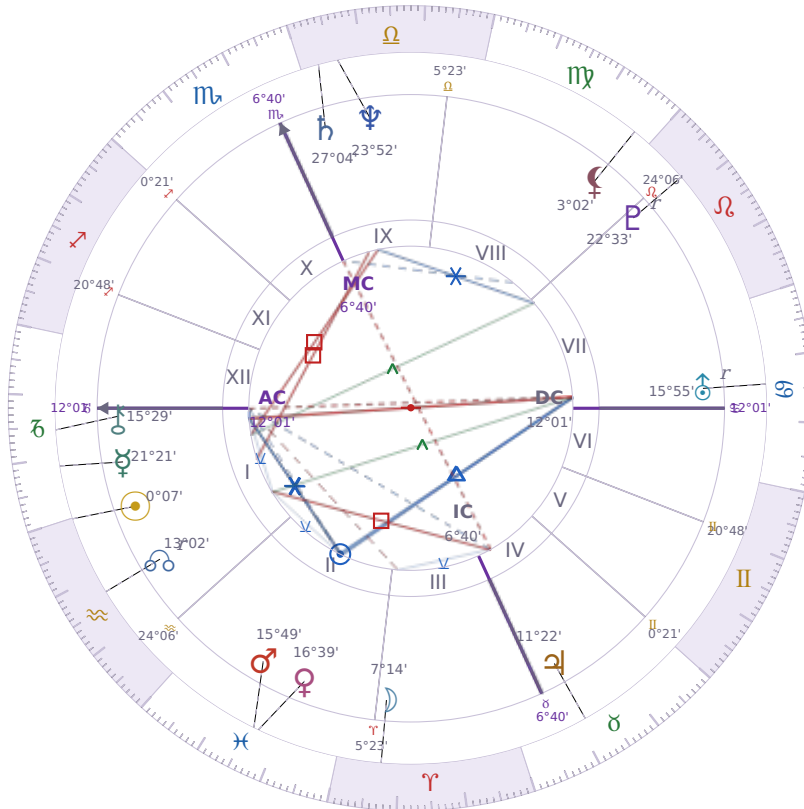

BIRTHDAY YEAR CHART

Jeffrey Epstein

American financier and child sex offender (1953–2019)

♈ Aquarius January 20, 1953 06:15 Brooklyn

19 January 2096 · 17:00 (22:00 UTC) · Brooklyn

Solar ASC ♎ Capricorn · MC ♏ Scorpio

NATAL PLANETS

☉ Sun	in	♈	Aquarius	0°07'
☾ Moon	in	♈	Aries	7°14'
☿ Mercury	in	♎	Capricorn	21°21'
♀ Venus	in	♓	Pisces	16°39'
♂ Mars	in	♓	Pisces	15°49'
♃ Jupiter	in	♉	Taurus	11°22'
♄ Saturn	in	♏	Libra	27°04'

BIRTHDAY YEAR CHART PLANETS

☉ Sun	in	♈	Aquarius	0°07'
☾ Moon	in	♈	Aries	7°14'
☿ Mercury	in	♎	Capricorn	21°21'
♀ Venus	in	♓	Pisces	16°39'
♂ Mars	in	♓	Pisces	15°49'
♃ Jupiter	in	♉	Taurus	11°22'
♄ Saturn	in	♏	Libra	27°04'

♅ Uranus	in	♋	Cancer	15°55'
♆ Neptune	in	♎	Libra	23°52'
♇ Pluto	in	♌	Leo	22°33'
♁ Chiron	in	♏	Capricorn	15°29'
♊ North Node	in	♒	Aquarius	13°02'
♁ Lilith	in	♍	Virgo	3°02'

SOLAR ANALYSIS

Solar ASC ♏ Capricorn → natal H1 — Self & Identity