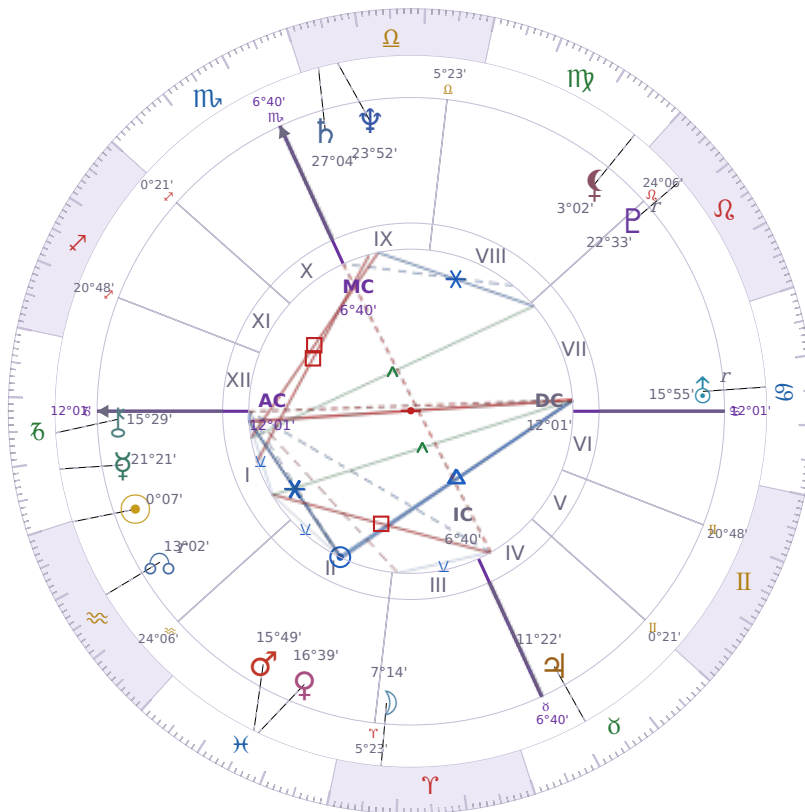

BIRTHDAY YEAR CHART

Jeffrey Epstein

American financier and child sex offender (1953–2019)

♈ Aquarius January 20, 1953 06:15 Brooklyn

19 January 2126 · 17:00 (22:00 UTC) · Brooklyn

Solar ASC ♎ Capricorn · MC ♏ Scorpio

NATAL PLANETS

☉ Sun	in	♈	Aquarius	0°07'
☾ Moon	in	♈	Aries	7°14'
☿ Mercury	in	♎	Capricorn	21°21'
♀ Venus	in	♏	Pisces	16°39'
♂ Mars	in	♏	Pisces	15°49'
♃ Jupiter	in	♉	Taurus	11°22'
♄ Saturn	in	♏	Libra	27°04'

BIRTHDAY YEAR CHART PLANETS

☉ Sun	in	♈	Aquarius	0°07'
☾ Moon	in	♈	Aries	7°14'
☿ Mercury	in	♎	Capricorn	21°21'
♀ Venus	in	♏	Pisces	16°39'
♂ Mars	in	♏	Pisces	15°49'
♃ Jupiter	in	♉	Taurus	11°22'
♄ Saturn	in	♏	Libra	27°04'

♅ Uranus	in	♋	Cancer	15°55'
♆ Neptune	in	♎	Libra	23°52'
♇ Pluto	in	♌	Leo	22°33'
♁ Chiron	in	♏	Capricorn	15°29'
♁ North Node	in	♒	Aquarius	13°02'
♁ Lilith	in	♍	Virgo	3°02'

SOLAR ANALYSIS

Solar ASC ♏ Capricorn → natal H1 — Self & Identity