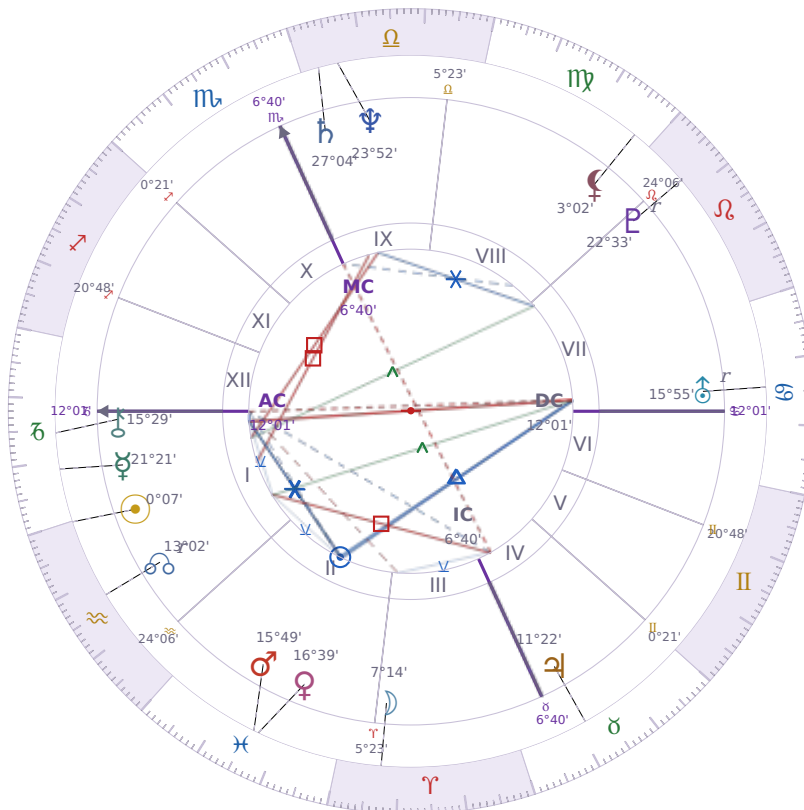

BIRTHDAY YEAR CHART

Jeffrey Epstein

American financier and child sex offender (1953–2019)

♈ Aquarius January 20, 1953 06:15 Brooklyn

19 January 2168 · 17:00 (22:00 UTC) · Brooklyn

Solar ASC ♎ Capricorn · MC ♏ Scorpio

NATAL PLANETS

☉ Sun	in	♈	Aquarius	0°07'
☾ Moon	in	♈	Aries	7°14'
☿ Mercury	in	♎	Capricorn	21°21'
♀ Venus	in	♓	Pisces	16°39'
♂ Mars	in	♓	Pisces	15°49'
♃ Jupiter	in	♉	Taurus	11°22'
♄ Saturn	in	♏	Libra	27°04'

BIRTHDAY YEAR CHART PLANETS

☉ Sun	in	♈	Aquarius	0°07'
☾ Moon	in	♈	Aries	7°14'
☿ Mercury	in	♎	Capricorn	21°21'
♀ Venus	in	♓	Pisces	16°39'
♂ Mars	in	♓	Pisces	15°49'
♃ Jupiter	in	♉	Taurus	11°22'
♄ Saturn	in	♏	Libra	27°04'

♅ Uranus	in	♋	Cancer	15°55'
♆ Neptune	in	♎	Libra	23°52'
♇ Pluto	in	♌	Leo	22°33'
♁ Chiron	in	♑	Capricorn	15°29'
♁ North Node	in	♒	Aquarius	13°02'
♁ Lilith	in	♍	Virgo	3°02'

SOLAR ANALYSIS

Solar ASC ♑ Capricorn → natal H1 — Self & Identity