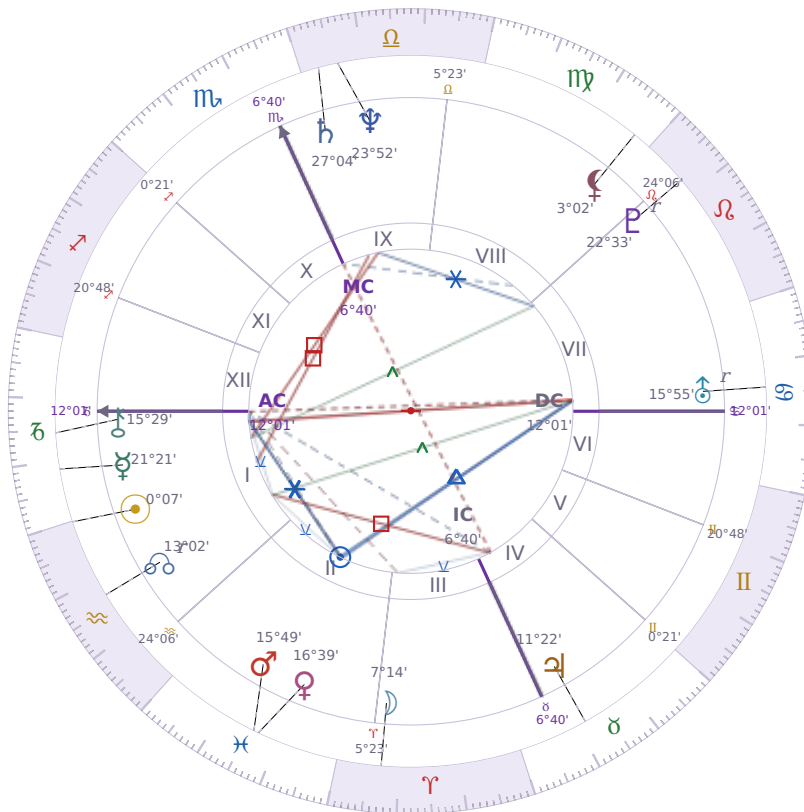

BIRTHDAY YEAR CHART

Jeffrey Epstein

American financier and child sex offender (1953–2019)

♈ Aquarius January 20, 1953 06:15 Brooklyn

19 January 2170 · 17:00 (22:00 UTC) · Brooklyn

Solar ASC ♎ Capricorn · MC ♏ Scorpio

NATAL PLANETS

☉ Sun	in	♈	Aquarius	0°07'
☾ Moon	in	♈	Aries	7°14'
☿ Mercury	in	♎	Capricorn	21°21'
♀ Venus	in	♓	Pisces	16°39'
♂ Mars	in	♓	Pisces	15°49'
♃ Jupiter	in	♉	Taurus	11°22'
♄ Saturn	in	♎	Libra	27°04'

BIRTHDAY YEAR CHART PLANETS

☉ Sun	in	♈	Aquarius	0°07'
☾ Moon	in	♈	Aries	7°14'
☿ Mercury	in	♎	Capricorn	21°21'
♀ Venus	in	♓	Pisces	16°39'
♂ Mars	in	♓	Pisces	15°49'
♃ Jupiter	in	♉	Taurus	11°22'
♄ Saturn	in	♎	Libra	27°04'

♅ Uranus	in	♋ Cancer	15°55'
♆ Neptune	in	♎ Libra	23°52'
♇ Pluto	in	♌ Leo	22°33'
♁ Chiron	in	♑ Capricorn	15°29'
♁ North Node	in	♒ Aquarius	13°02'
♁ Lilith	in	♍ Virgo	3°02'

SOLAR ANALYSIS

Solar ASC ♊ Capricorn → natal H1 — Self & Identity