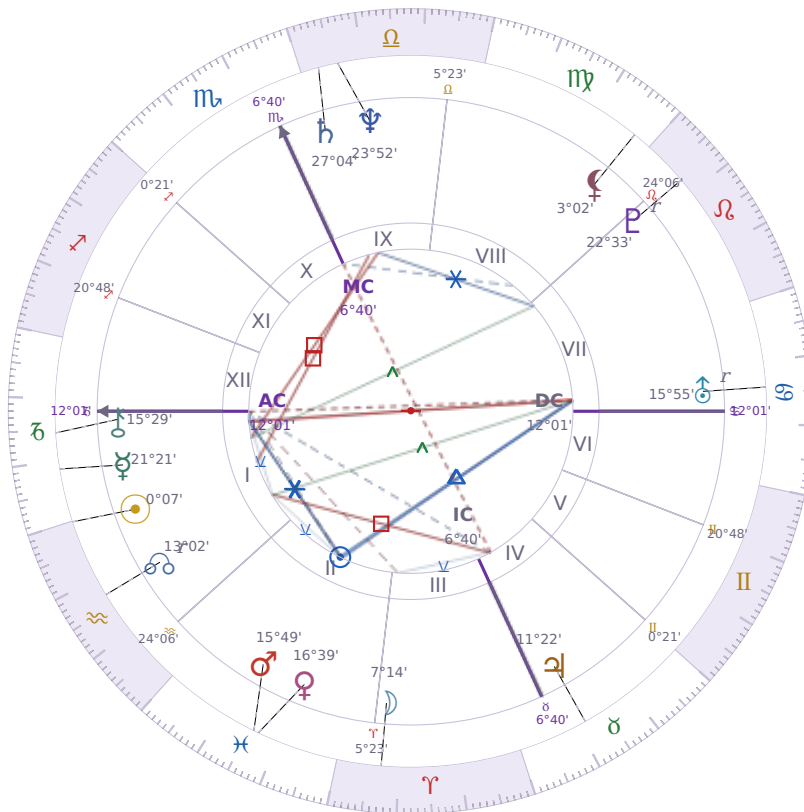

BIRTHDAY YEAR CHART

## Jeffrey Epstein

American financier and child sex offender (1953–2019)

♈ Aquarius January 20, 1953 06:15 Brooklyn

**19 January 2181 · 17:00 (22:00 UTC) · Brooklyn**

Solar ASC ♎ Capricorn · MC ♏ Scorpio

**NATAL PLANETS**

☉ Sun	in	♈	Aquarius	0°07'
☾ Moon	in	♈	Aries	7°14'
☿ Mercury	in	♎	Capricorn	21°21'
♀ Venus	in	♏	Pisces	16°39'
♂ Mars	in	♏	Pisces	15°49'
♃ Jupiter	in	♉	Taurus	11°22'
♄ Saturn	in	♏	Libra	27°04'

**BIRTHDAY YEAR CHART PLANETS**

## KEY TRANSITS BY QUARTER

**Q1 · Jan-Mar**

**Q2 · Apr-Jun**

**Q3 · Jul-Sep**

**Q4 · Oct-Dec**