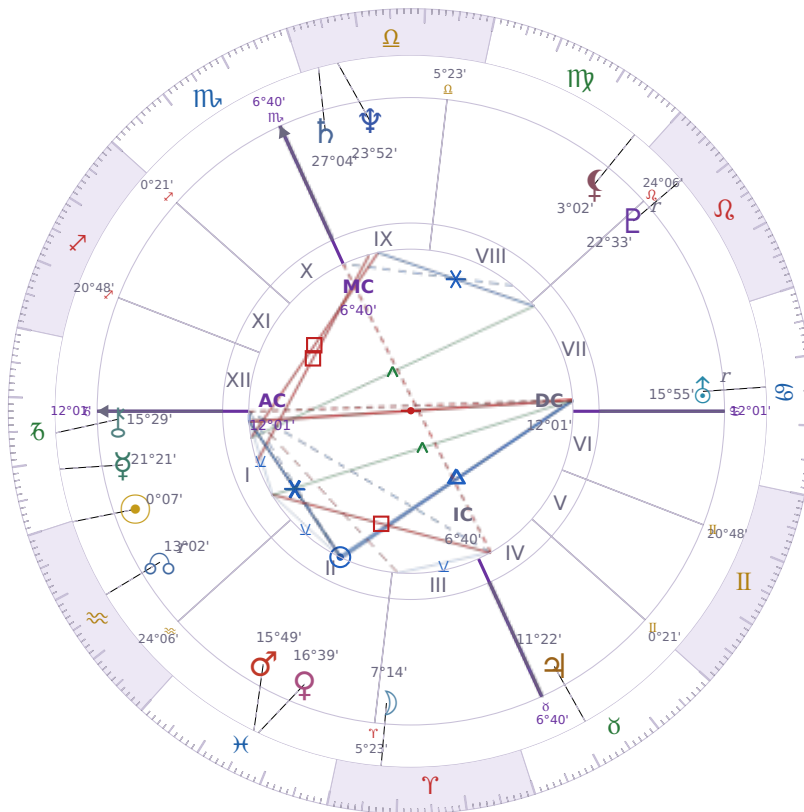

BIRTHDAY YEAR CHART

Jeffrey Epstein

American financier and child sex offender (1953–2019)

♈ Aquarius January 20, 1953 06:15 Brooklyn

19 January 2189 · 17:00 (22:00 UTC) · Brooklyn

Solar ASC ♎ Capricorn · MC ♏ Scorpio

NATAL PLANETS

☉ Sun	in	♈	Aquarius	0°07'
☾ Moon	in	♈	Aries	7°14'
☿ Mercury	in	♎	Capricorn	21°21'
♀ Venus	in	♓	Pisces	16°39'
♂ Mars	in	♓	Pisces	15°49'
♃ Jupiter	in	♉	Taurus	11°22'
♄ Saturn	in	♏	Libra	27°04'

BIRTHDAY YEAR CHART PLANETS

☉ Sun	in	♈	Aquarius	0°07'
☾ Moon	in	♈	Aries	7°14'
☿ Mercury	in	♎	Capricorn	21°21'
♀ Venus	in	♓	Pisces	16°39'
♂ Mars	in	♓	Pisces	15°49'
♃ Jupiter	in	♉	Taurus	11°22'
♄ Saturn	in	♏	Libra	27°04'

♅ Uranus	in	♋	Cancer	15°55'
♆ Neptune	in	♎	Libra	23°52'
♇ Pluto	in	♌	Leo	22°33'
♁ Chiron	in	♏	Capricorn	15°29'
♁ North Node	in	♒	Aquarius	13°02'
♁ Lilith	in	♍	Virgo	3°02'

SOLAR ANALYSIS

Solar ASC ♏ Capricorn → natal H1 — Self & Identity