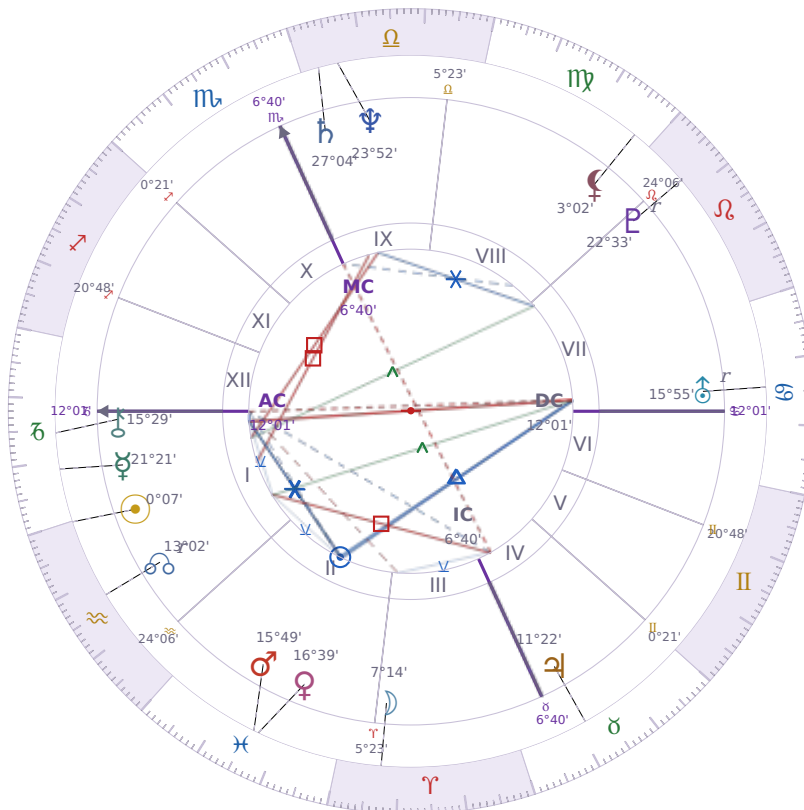

BIRTHDAY YEAR CHART

Jeffrey Epstein

American financier and child sex offender (1953–2019)

♈ Aquarius January 20, 1953 06:15 Brooklyn

19 January 2212 · 17:00 (22:00 UTC) · Brooklyn

Solar ASC ♎ Capricorn · MC ♏ Scorpio

NATAL PLANETS

| | | | | |
|-----------|----|---|-----------|--------|
| ☉ Sun | in | ♈ | Aquarius | 0°07' |
| ☾ Moon | in | ♈ | Aries | 7°14' |
| ☿ Mercury | in | ♎ | Capricorn | 21°21' |
| ♀ Venus | in | ♓ | Pisces | 16°39' |
| ♂ Mars | in | ♓ | Pisces | 15°49' |
| ♃ Jupiter | in | ♉ | Taurus | 11°22' |
| ♄ Saturn | in | ♏ | Libra | 27°04' |

BIRTHDAY YEAR CHART PLANETS

| | | | | |
|-----------|----|---|-----------|--------|
| ☉ Sun | in | ♈ | Aquarius | 0°07' |
| ☾ Moon | in | ♈ | Aries | 7°14' |
| ☿ Mercury | in | ♎ | Capricorn | 21°21' |
| ♀ Venus | in | ♓ | Pisces | 16°39' |
| ♂ Mars | in | ♓ | Pisces | 15°49' |
| ♃ Jupiter | in | ♉ | Taurus | 11°22' |
| ♄ Saturn | in | ♏ | Libra | 27°04' |

KEY TRANSITS BY QUARTER

Q1 · Jan-Mar

Q2 · Apr-Jun

Q3 · Jul-Sep

Q4 · Oct-Dec