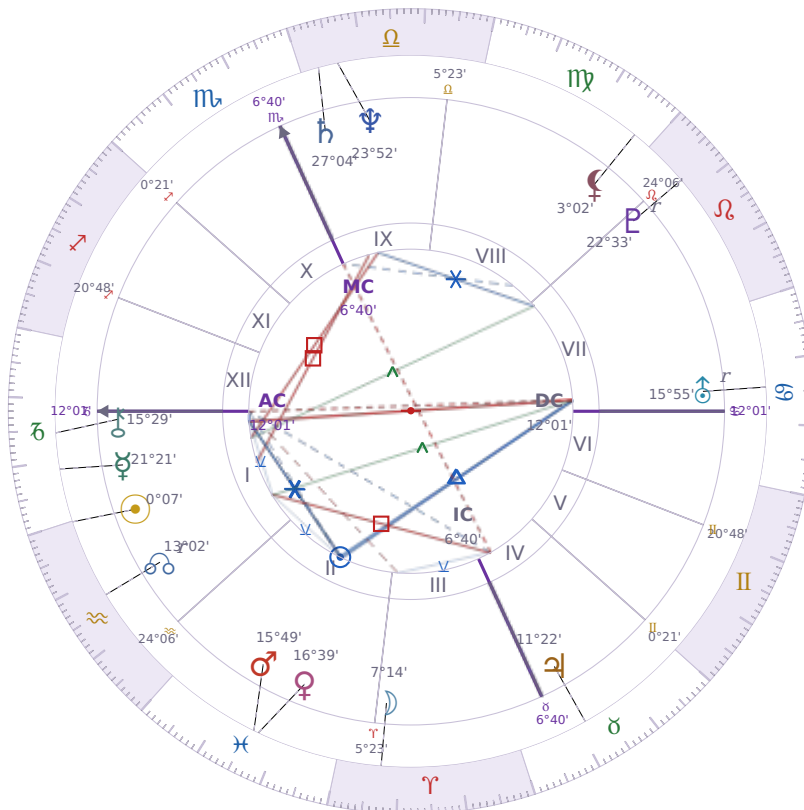

BIRTHDAY YEAR CHART

Jeffrey Epstein

American financier and child sex offender (1953–2019)

♈ Aquarius January 20, 1953 06:15 Brooklyn

19 January 2226 · 17:00 (22:00 UTC) · Brooklyn

Solar ASC ♎ Capricorn · MC ♏ Scorpio

NATAL PLANETS

☉ Sun	in	♈	Aquarius	0°07'
☾ Moon	in	♈	Aries	7°14'
☿ Mercury	in	♎	Capricorn	21°21'
♀ Venus	in	♏	Pisces	16°39'
♂ Mars	in	♏	Pisces	15°49'
♃ Jupiter	in	♉	Taurus	11°22'
♄ Saturn	in	♏	Libra	27°04'

BIRTHDAY YEAR CHART PLANETS

☉ Sun	in	♈	Aquarius	0°07'
☾ Moon	in	♈	Aries	7°14'
☿ Mercury	in	♎	Capricorn	21°21'
♀ Venus	in	♏	Pisces	16°39'
♂ Mars	in	♏	Pisces	15°49'
♃ Jupiter	in	♉	Taurus	11°22'
♄ Saturn	in	♏	Libra	27°04'

♅ Uranus	in	♋ Cancer	15°55'
♆ Neptune	in	♎ Libra	23°52'
♇ Pluto	in	♌ Leo	22°33'
♁ Chiron	in	♑ Capricorn	15°29'
♁ North Node	in	♒ Aquarius	13°02'
♁ Lilith	in	♍ Virgo	3°02'

SOLAR ANALYSIS

Solar ASC ♋ Capricorn → natal H1 — Self & Identity