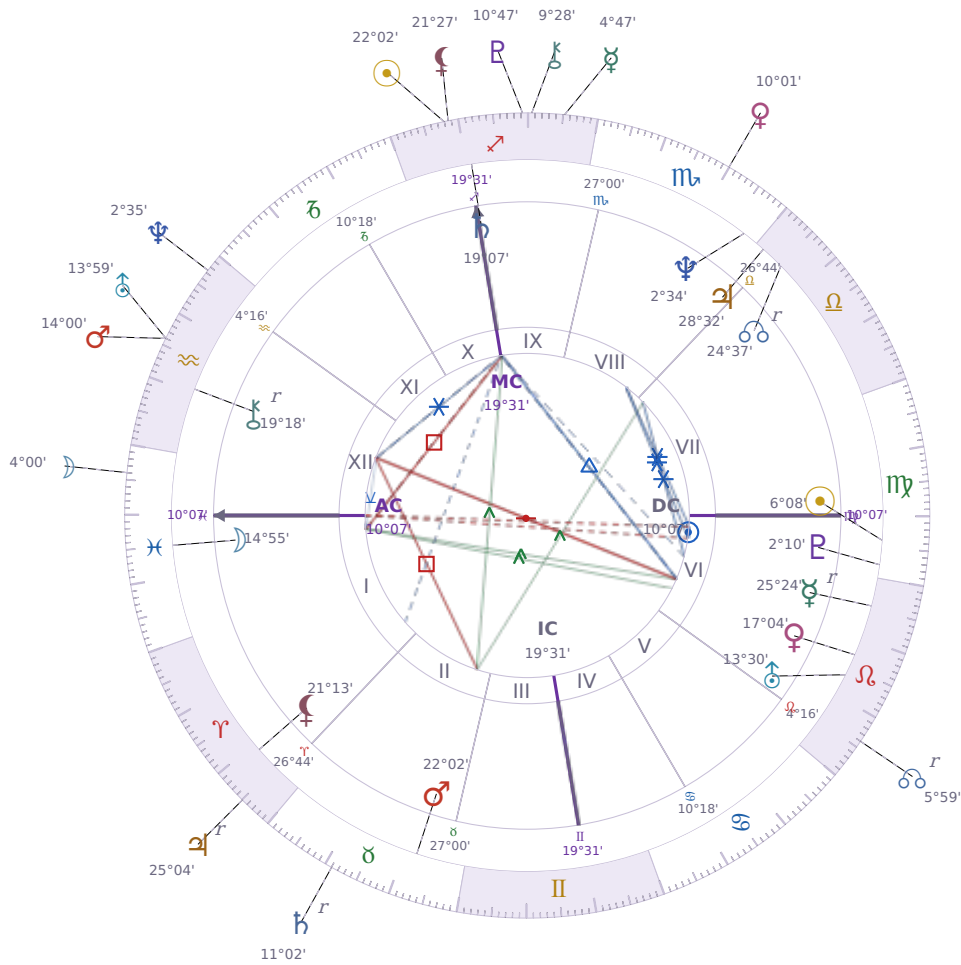

DAILY HOROSCOPE

Michael Joseph Jackson

American singer (1958-2009)

♍ Virgo August 29, 1958 19:33 Gary

Tuesday, 14 December 1999

TRANSITS FOR TODAY

☉ Sun	in ♐ Sagittarius	22°02'25"
☾ Moon	in ♓ Pisces	4°00'01"
☿ Mercury	in ♐ Sagittarius	4°47'13"
♀ Venus	in ♏ Scorpio	10°01'53"
♂ Mars	in ♒ Aquarius	14°00'53"
♃ Jupiter	in ♈ Aries Rx	25°04'30"
♄ Saturn	in ♉ Taurus Rx	11°02'05"

♅ Uranus	in ♒ Aquarius	13°59'01"
♆ Neptune	in ♒ Aquarius	2°35'38"
♇ Pluto	in ♐ Sagittarius	10°47'19"
♁ Chiron	in ♐ Sagittarius	9°28'27"
♁ NNode	in ♌ Leo Rx	5°59'37"
♁ Lilith	in ♐ Sagittarius	21°27'35"