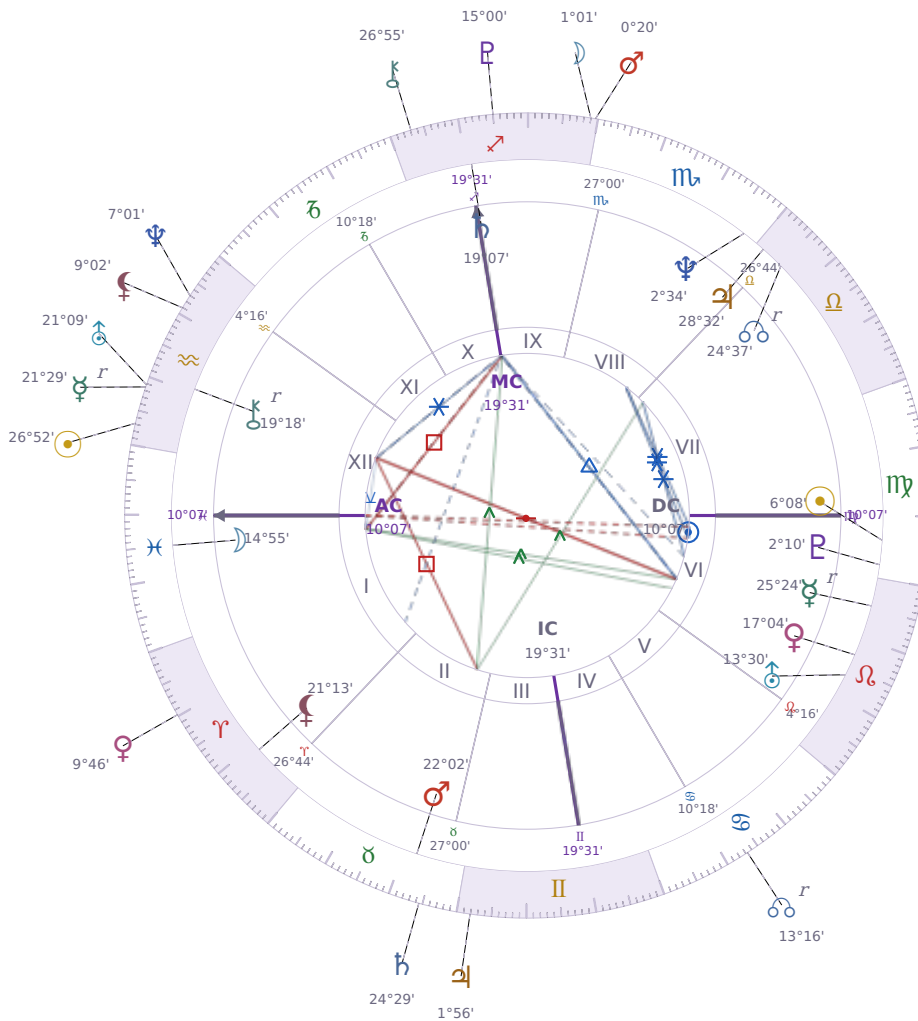

DAILY HOROSCOPE

Michael Joseph Jackson

American singer (1958-2009)

♍ Virgo August 29, 1958 19:33 Gary

Thursday, 15 February 2001

TRANSITS FOR TODAY

☉ Sun	in ♒ Aquarius	26°52'07"
☾ Moon	in ♐ Sagittarius	1°01'43"
☿ Mercury	in ♒ Aquarius Rx	21°29'08"
♀ Venus	in ♈ Aries	9°46'42"
♂ Mars	in ♐ Sagittarius	0°20'49"
♃ Jupiter	in ♊ Gemini	1°56'16"
♄ Saturn	in ♉ Taurus	24°29'29"

♅ Uranus	in ♒ Aquarius	21°09'51"
♆ Neptune	in ♒ Aquarius	7°01'12"
♇ Pluto	in ♐ Sagittarius	15°00'53"
♁ Chiron	in ♐ Sagittarius	26°55'18"
♊ NNode	in ♋ Cancer Rx	13°16'34"
♁ Lilith	in ♒ Aquarius	9°02'42"

NATAL PLANETS

☉ Sun	in ♍ Virgo	6°08'37"	VI
☾ Moon	in ♋ Pisces	14°55'34"	I
☿ Mercury	in ♌ Leo	25°24'03"	VI Rx
♀ Venus	in ♌ Leo	17°04'14"	VI
♂ Mars	in ♉ Taurus	22°02'16"	II
♃ Jupiter	in ♎ Libra	28°32'16"	VIII
♄ Saturn	in ♐ Sagittarius	19°07'29"	IX
♅ Uranus	in ♌ Leo	13°30'17"	VI
♆ Neptune	in ♏ Scorpio	2°34'38"	VIII
♇ Pluto	in ♍ Virgo	2°10'06"	VI
♁ Chiron	in ♒ Aquarius	19°18'11"	XII Rx
♊ North Node	in ♎ Libra	24°37'17"	VII Rx
♁ Lilith	in ♈ Aries	21°13'57"	I