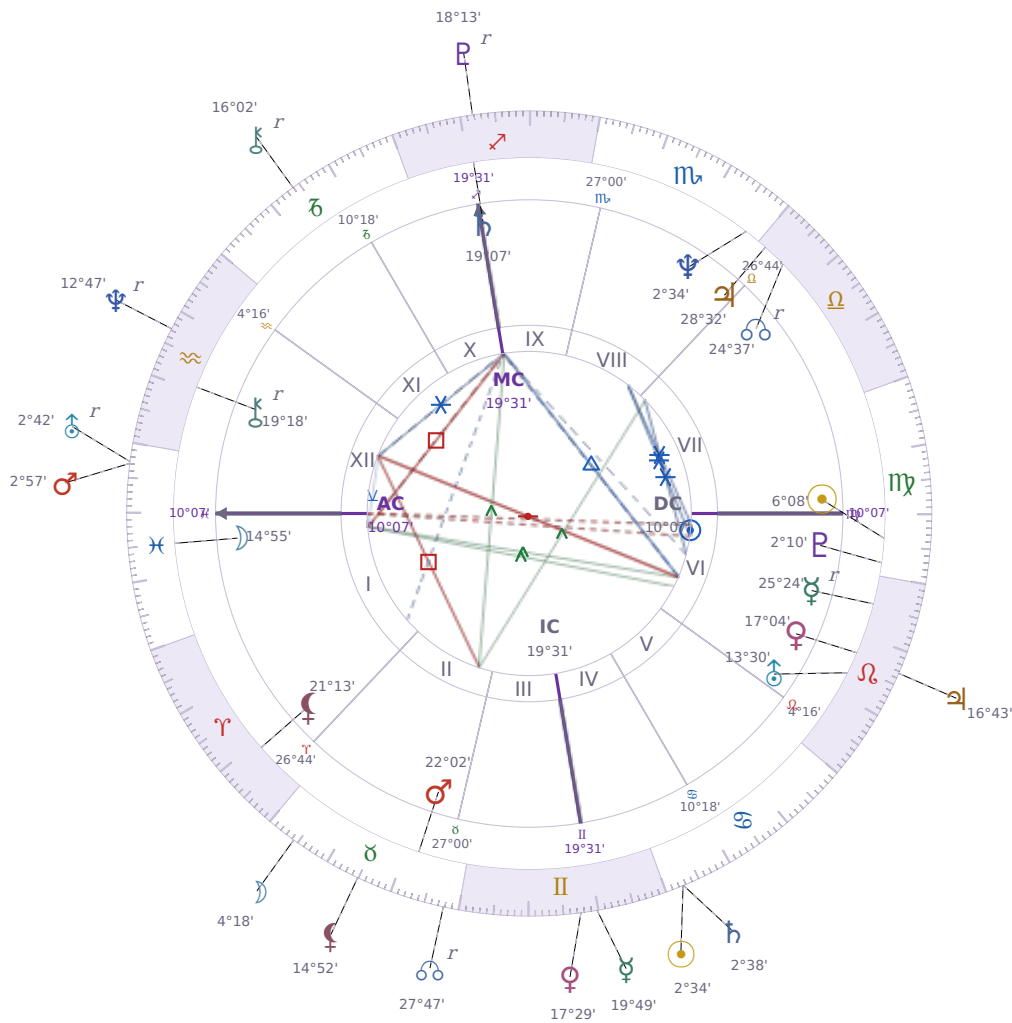

DAILY HOROSCOPE

Michael Joseph Jackson

American singer (1958-2009)

♍ Virgo August 29, 1958 19:33 Gary

Tuesday, 24 June 2003

TRANSITS FOR TODAY

☉ Sun	in ♋ Cancer	2°34'38"
☾ Moon	in ♉ Taurus	4°18'00"
☿ Mercury	in ♊ Gemini	19°49'03"
♀ Venus	in ♊ Gemini	17°29'31"
♂ Mars	in ♓ Pisces	2°57'46"
♃ Jupiter	in ♌ Leo	16°43'11"
♄ Saturn	in ♋ Cancer	2°38'02"

♅ Uranus	in ♓ Pisces Rx	2°42'12"
♆ Neptune	in ♒ Aquarius Rx	12°47'23"
♇ Pluto	in ♐ Sagittarius Rx	18°13'08"
♁ Chiron	in ♑ Capricorn Rx	16°02'42"
♁ NNode	in ♉ Taurus Rx	27°47'21"
♁ Lilith	in ♉ Taurus	14°52'56"

NATAL PLANETS

☉ Sun	in ♍ Virgo	6°08'37"	VI
☾ Moon	in ♓ Pisces	14°55'34"	I
☿ Mercury	in ♌ Leo	25°24'03"	VI Rx
♀ Venus	in ♌ Leo	17°04'14"	VI
♂ Mars	in ♉ Taurus	22°02'16"	II
♃ Jupiter	in ♎ Libra	28°32'16"	VIII
♄ Saturn	in ♐ Sagittarius	19°07'29"	IX
♅ Uranus	in ♌ Leo	13°30'17"	VI
♆ Neptune	in ♏ Scorpio	2°34'38"	VIII
♇ Pluto	in ♍ Virgo	2°10'06"	VI
♁ Chiron	in ♒ Aquarius	19°18'11"	XII Rx
♁ North Node	in ♎ Libra	24°37'17"	VII Rx
♁ Lilith	in ♈ Aries	21°13'57"	I