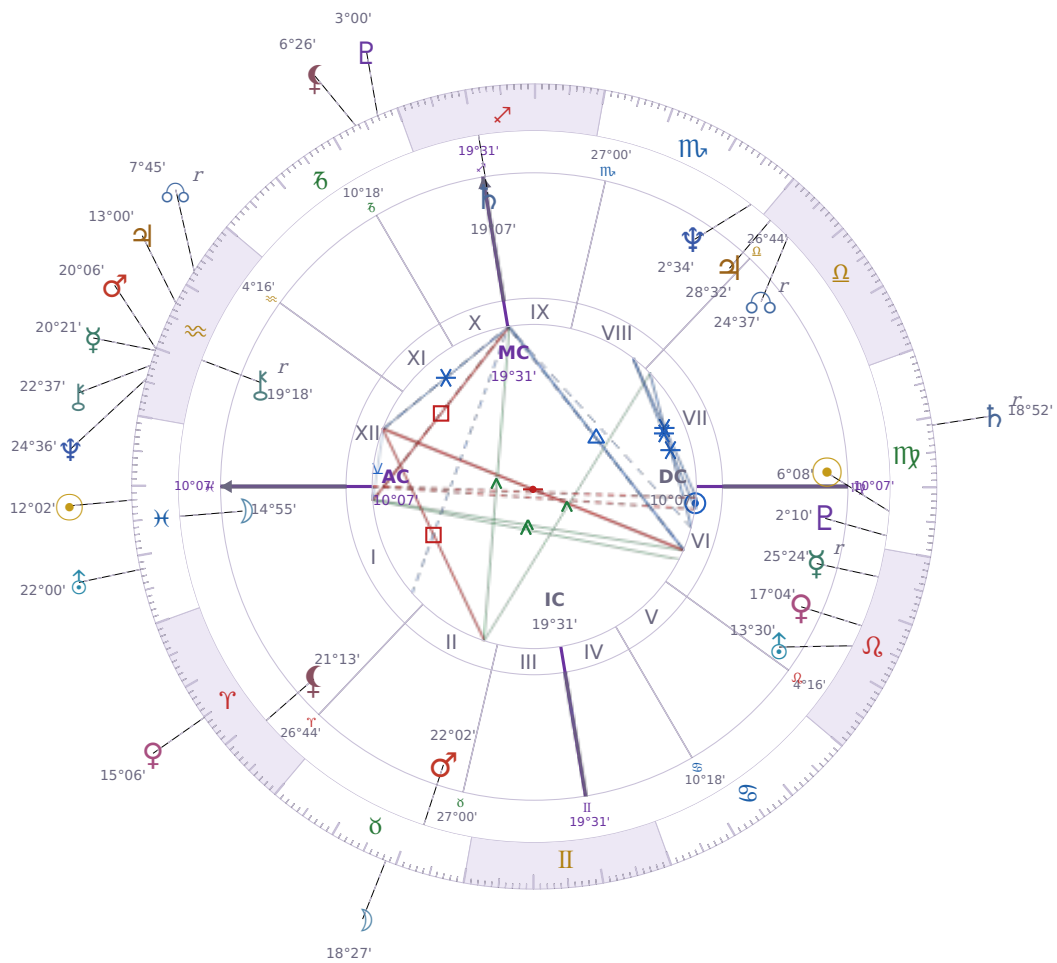

DAILY HOROSCOPE

Michael Joseph Jackson

American singer (1958-2009)

♍ Virgo August 29, 1958 19:33 Gary

Monday, 2 March 2009

TRANSITS FOR TODAY

| | | |
|-----------|---------------|-----------|
| ☉ Sun | in ♓ Pisces | 12°02'35" |
| ☾ Moon | in ♉ Taurus | 18°27'58" |
| ☿ Mercury | in ♒ Aquarius | 20°21'52" |
| ♀ Venus | in ♈ Aries | 15°06'05" |
| ♂ Mars | in ♒ Aquarius | 20°06'34" |
| ♃ Jupiter | in ♒ Aquarius | 13°00'38" |
| ♄ Saturn | in ♍ Virgo Rx | 18°52'59" |

| | | |
|-----------|-------------------------|-----------|
| ♅ Uranus | in ♓ Pisces | 22°00'14" |
| ♆ Neptune | in ♒ Aquarius | 24°36'44" |
| ♇ Pluto | in ♐ Capricorn | 3°00'24" |
| ♁ Chiron | in ♒ Aquarius | 22°37'03" |
| ♁ NNode | in ♒ Aquarius Rx | 7°45'33" |
| ♁ Lilith | in ♐ Capricorn | 6°26'20" |

KEY TRANSIT FACTORS

♇ Pluto * Sextile ♆ natal Neptune ★

While this lasts, you find it easier to **see through confusion and spot what's actually real** in situations that usually feel murky to you. Your intuition sharpens without becoming unreliable, so you can trust your gut feelings more than usual. This is a good time to make decisions about things you've been uncertain about, because you're cutting through the fog naturally.