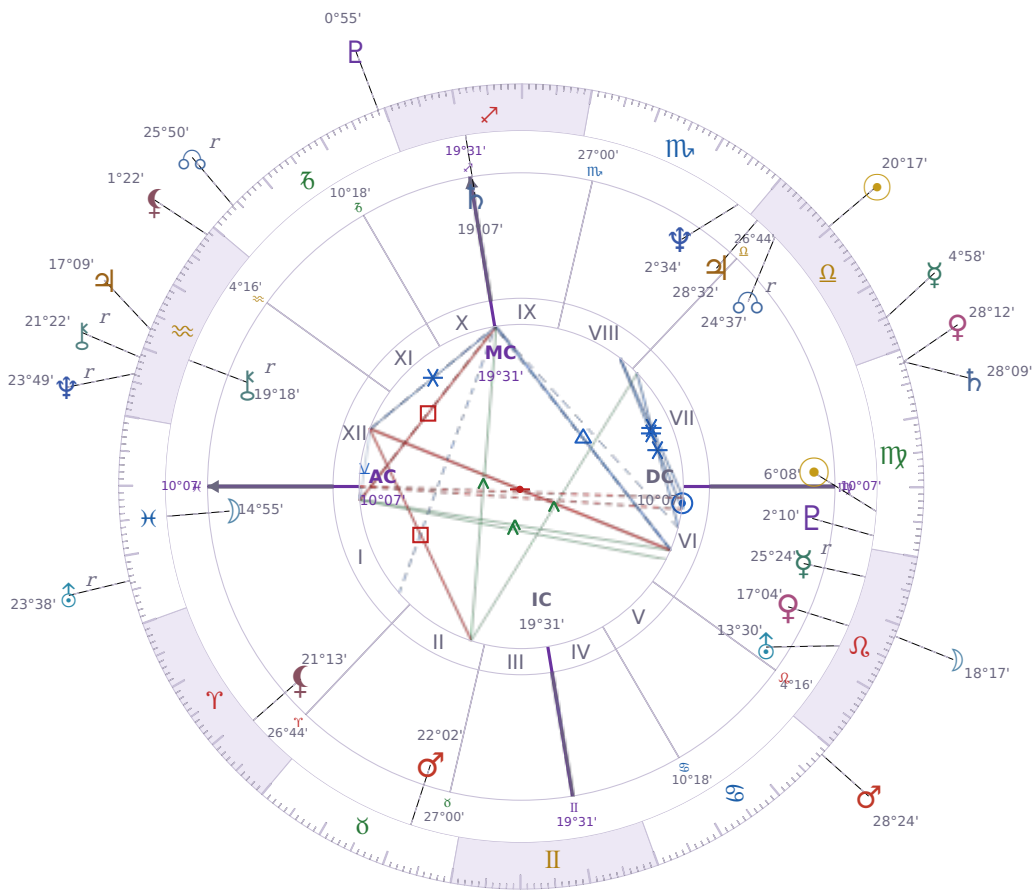

DAILY HOROSCOPE

Michael Joseph Jackson

American singer (1958-2009)

♍ Virgo August 29, 1958 19:33 Gary

Tuesday, 13 October 2009

TRANSITS FOR TODAY

☉ Sun	in ♎ Libra	20°17'11"
☾ Moon	in ♎ Leo	18°17'26"
☿ Mercury	in ♎ Libra	4°58'38"
♀ Venus	in ♍ Virgo	28°12'15"
♂ Mars	in ♋ Cancer	28°24'04"
♃ Jupiter	in ♒ Aquarius	17°09'59"
♄ Saturn	in ♍ Virgo	28°09'04"

♅ Uranus	in ♓ Pisces Rx	23°38'36"
♆ Neptune	in ♒ Aquarius Rx	23°49'39"
♇ Pluto	in ♑ Capricorn	0°55'22"
♁ Chiron	in ♒ Aquarius Rx	21°22'56"
♁ NNode	in ♑ Capricorn Rx	25°50'41"
♁ Lilith	in ♒ Aquarius	1°22'47"

KEY DATE

♃ Jupiter stations Direct

Jupiter turning **direct again** means opportunities and decisions that felt stuck or unclear over the past months can finally move ahead with real momentum. What becomes **clearer now** is whether plans, applications, or deals are actually going to work — delays lift and you get actual answers instead of waiting. **Growth starts moving** in the areas where *Jupiter* sits in your chart, so watch for openings in money, work, relationships, or learning that were on pause during the retrograde.