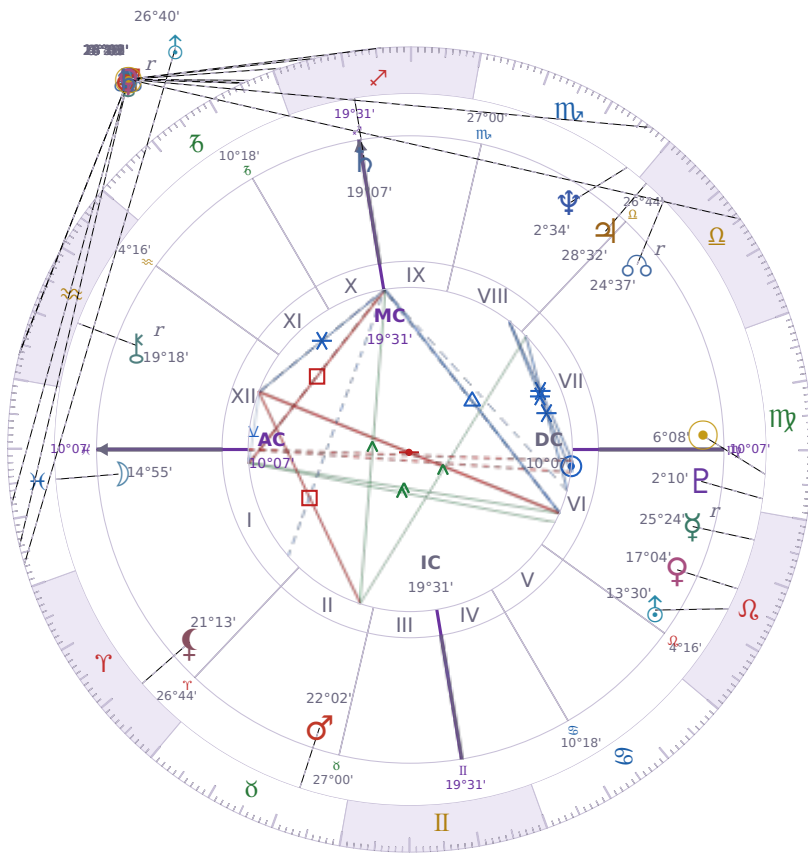

DAILY HOROSCOPE

Michael Joseph Jackson

American singer (1958-2009)

♍ Virgo August 29, 1958 19:33 Gary

Monday, 6 December 2010

TRANSITS FOR TODAY

☉ Sun	in ♐ Sagittarius	14°15'13"
☾ Moon	in ♐ Sagittarius	23°47'02"
☿ Mercury	in ♑ Capricorn	4°40'56"
♀ Venus	in ♏ Scorpio	3°11'20"
♂ Mars	in ♐ Sagittarius	28°52'21"
♃ Jupiter	in ♓ Pisces	24°02'06"
♄ Saturn	in ♎ Libra	15°01'56"

♅ Uranus	in ♓ Pisces	26°40'20"
♆ Neptune	in ♒ Aquarius	26°09'23"
♇ Pluto	in ♐ Capricorn	4°25'27"
♁ Chiron	in ♒ Aquarius	26°33'10"
♁ NNode	in ♐ Capricorn Rx	3°39'28"
♁ Lilith	in ♓ Pisces	18°01'14"

NATAL PLANETS