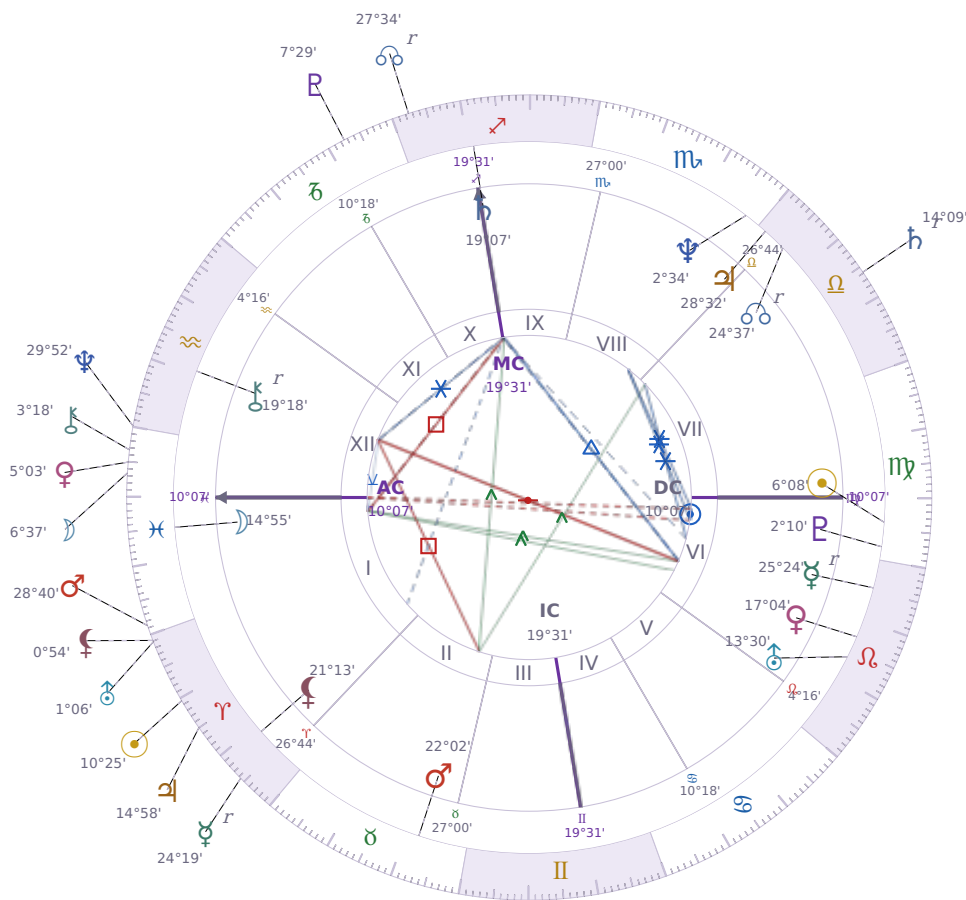

DAILY HOROSCOPE

Michael Joseph Jackson

American singer (1958-2009)

♍ Virgo August 29, 1958 19:33 Gary

Thursday, 31 March 2011

TRANSITS FOR TODAY

☉ Sun	in ♈ Aries	10°25'42"
☾ Moon	in ♓ Pisces	6°37'55"
☿ Mercury	in ♈ Aries Rx	24°19'56"
♀ Venus	in ♓ Pisces	5°03'49"
♂ Mars	in ♓ Pisces	28°40'20"
♃ Jupiter	in ♈ Aries	14°58'38"
♄ Saturn	in ♎ Libra Rx	14°09'08"

♅ Uranus	in ♈ Aries	1°06'33"
♆ Neptune	in ♒ Aquarius	29°52'40"
♇ Pluto	in ♏ Capricorn	7°29'14"
♁ Chiron	in ♓ Pisces	3°18'39"
♊ NNode	in ♐ Sagittarius Rx	27°34'05"
♁ Lilith	in ♈ Aries	0°54'20"

NATAL PLANETS