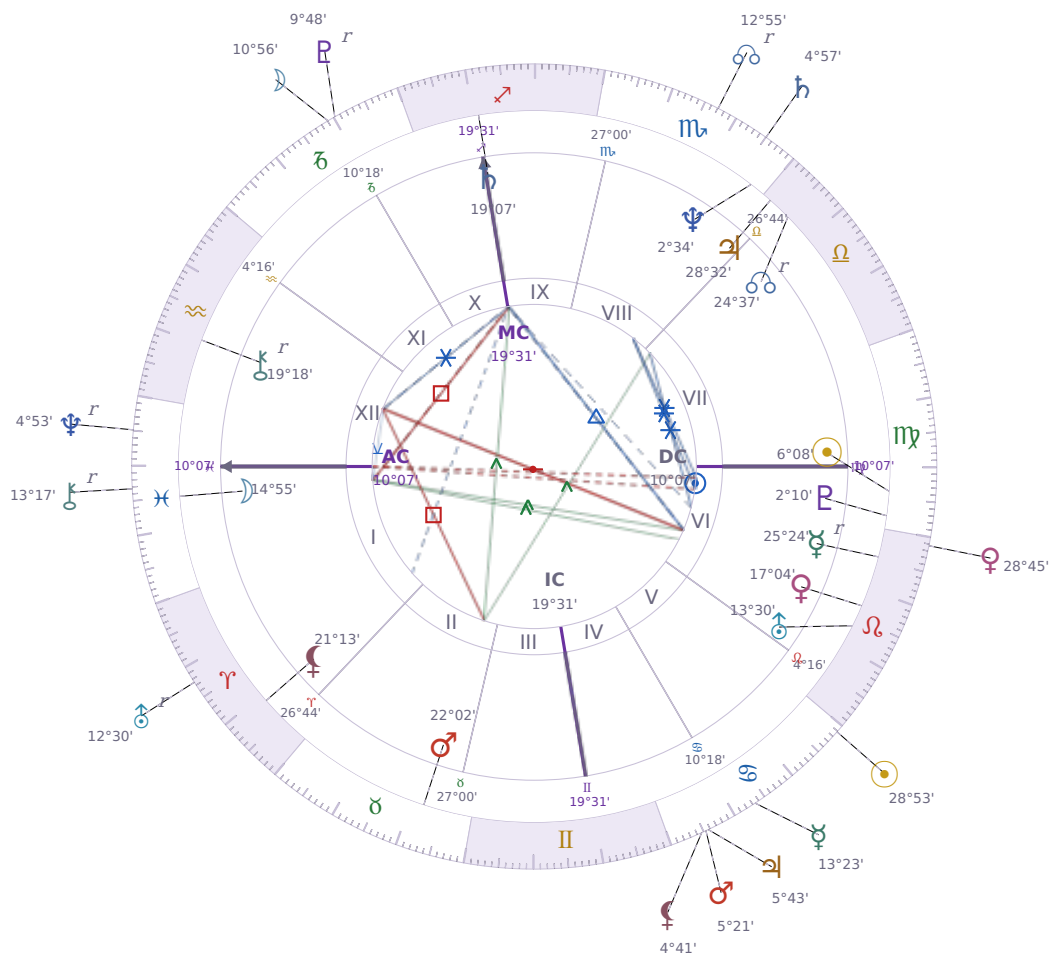

DAILY HOROSCOPE

Michael Joseph Jackson

American singer (1958-2009)

♍ Virgo August 29, 1958 19:33 Gary

Sunday, 21 July 2013

TRANSITS FOR TODAY

☉ Sun	in ♋ Cancer	28°53'21"
☾ Moon	in ♏ Capricorn	10°56'19"
☿ Mercury	in ♋ Cancer	13°23'13"
♀ Venus	in ♌ Leo	28°45'48"
♂ Mars	in ♋ Cancer	5°21'14"
♃ Jupiter	in ♋ Cancer	5°43'20"
♄ Saturn	in ♏ Scorpio	4°57'47"

♅ Uranus	in ♈ Aries Rx	12°30'58"
♆ Neptune	in ♋ Pisces Rx	4°53'03"
♇ Pluto	in ♏ Capricorn Rx	9°48'42"
♁ Chiron	in ♋ Pisces Rx	13°17'03"
♁ NNode	in ♏ Scorpio Rx	12°55'37"
♁ Lilith	in ♋ Cancer	4°41'30"

NATAL PLANETS