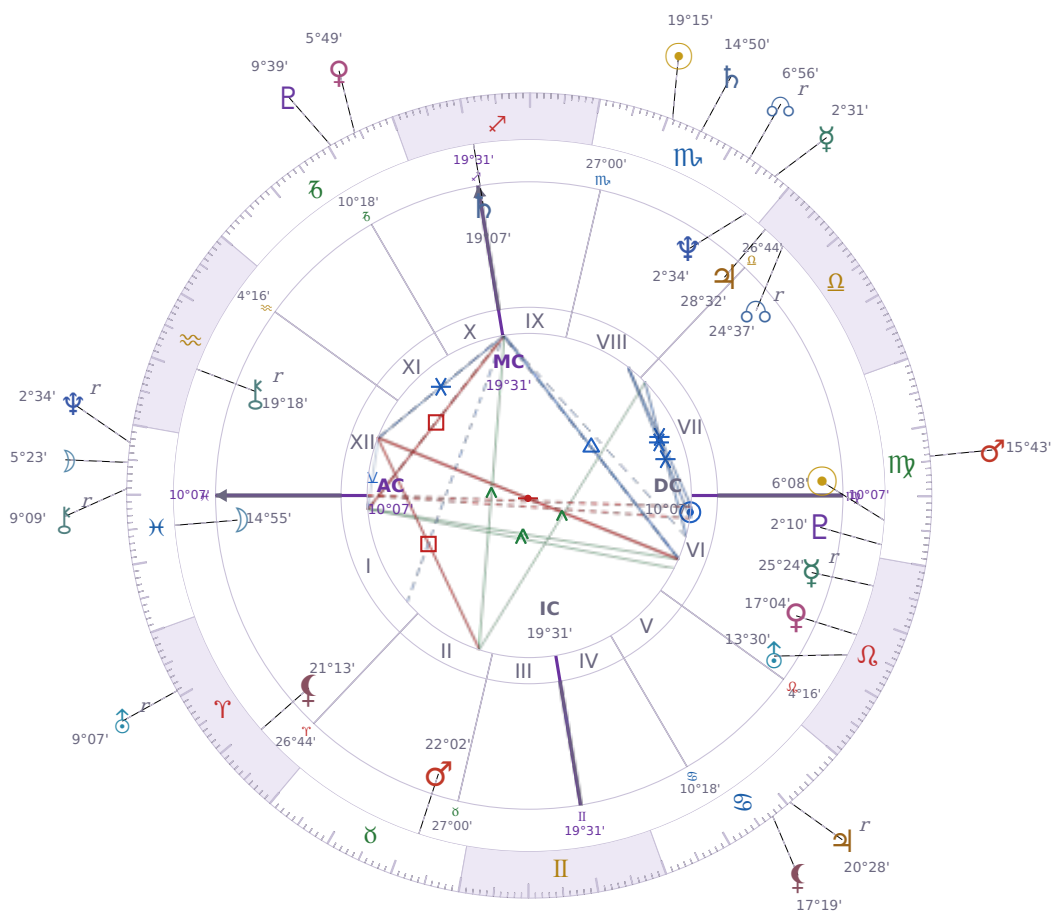

DAILY HOROSCOPE

Michael Joseph Jackson

American singer (1958-2009)

♍ Virgo August 29, 1958 19:33 Gary

Monday, 11 November 2013

TRANSITS FOR TODAY

☉ Sun	in ♏ Scorpio	19°15'36"
☾ Moon	in ♓ Pisces	5°23'55"
☿ Mercury	in ♏ Scorpio	2°31'36"
♀ Venus	in ♑ Capricorn	5°49'06"
♂ Mars	in ♍ Virgo	15°43'46"
♃ Jupiter	in ♋ Cancer Rx	20°28'48"
♄ Saturn	in ♏ Scorpio	14°50'16"

♅ Uranus	in ♈ Aries Rx	9°07'23"
♆ Neptune	in ♓ Pisces Rx	2°34'50"
♇ Pluto	in ♐ Capricorn	9°39'42"
♁ Chiron	in ♓ Pisces Rx	9°09'07"
♁ NNode	in ♏ Scorpio Rx	6°56'32"
♁ Lilith	in ♋ Cancer	17°19'07"

NATAL PLANETS