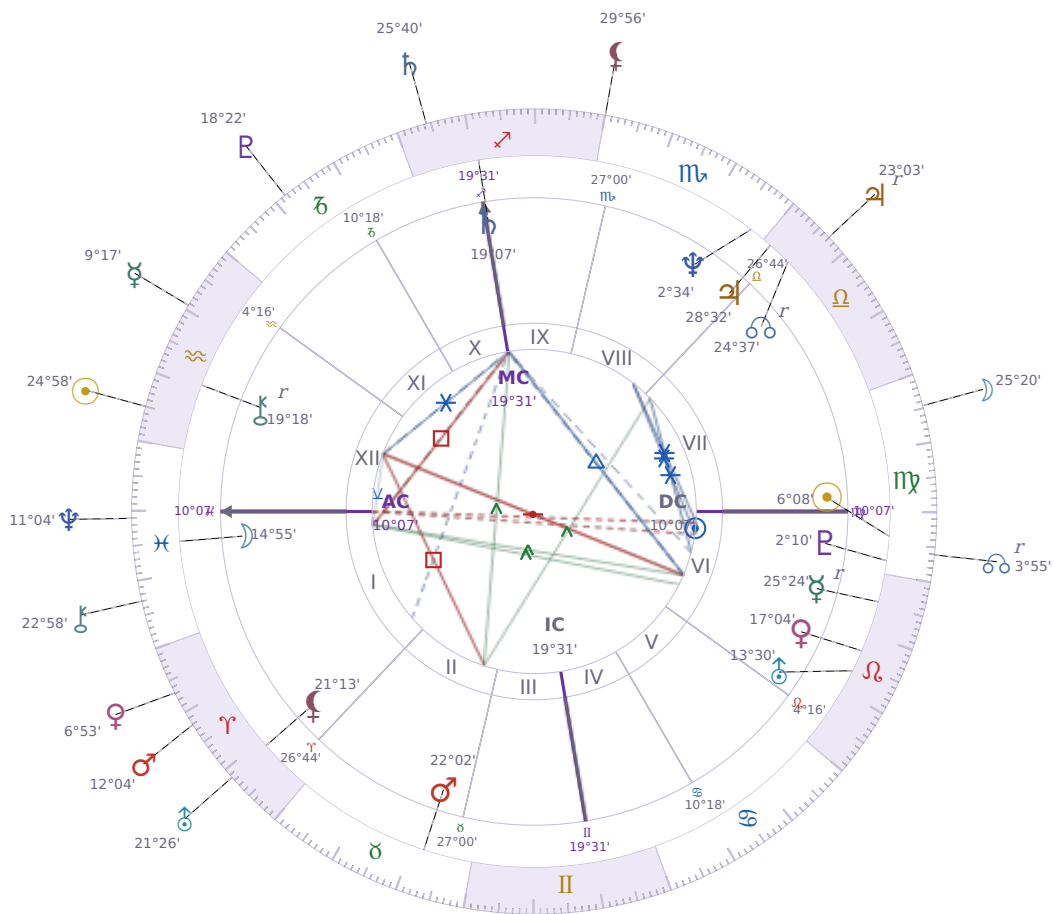

DAILY HOROSCOPE

Michael Joseph Jackson

American singer (1958-2009)

♍ Virgo August 29, 1958 19:33 Gary

Monday, 13 February 2017

TRANSITS FOR TODAY

| | | |
|-----------|------------------|-----------|
| ☉ Sun | in ♒ Aquarius | 24°58'21" |
| ☾ Moon | in ♍ Virgo | 25°20'52" |
| ☿ Mercury | in ♒ Aquarius | 9°17'55" |
| ♀ Venus | in ♈ Aries | 6°53'59" |
| ♂ Mars | in ♈ Aries | 12°04'58" |
| ♃ Jupiter | in ♎ Libra Rx | 23°03'30" |
| ♄ Saturn | in ♐ Sagittarius | 25°40'14" |

| | | |
|-----------|----------------|-----------|
| ♅ Uranus | in ♈ Aries | 21°26'53" |
| ♆ Neptune | in ♋ Pisces | 11°05'00" |
| ♇ Pluto | in ♏ Capricorn | 18°22'04" |
| ♁ Chiron | in ♋ Pisces | 22°58'17" |
| ♊ NNode | in ♍ Virgo Rx | 3°55'23" |
| ♁ Lilith | in ♏ Scorpio | 29°56'29" |