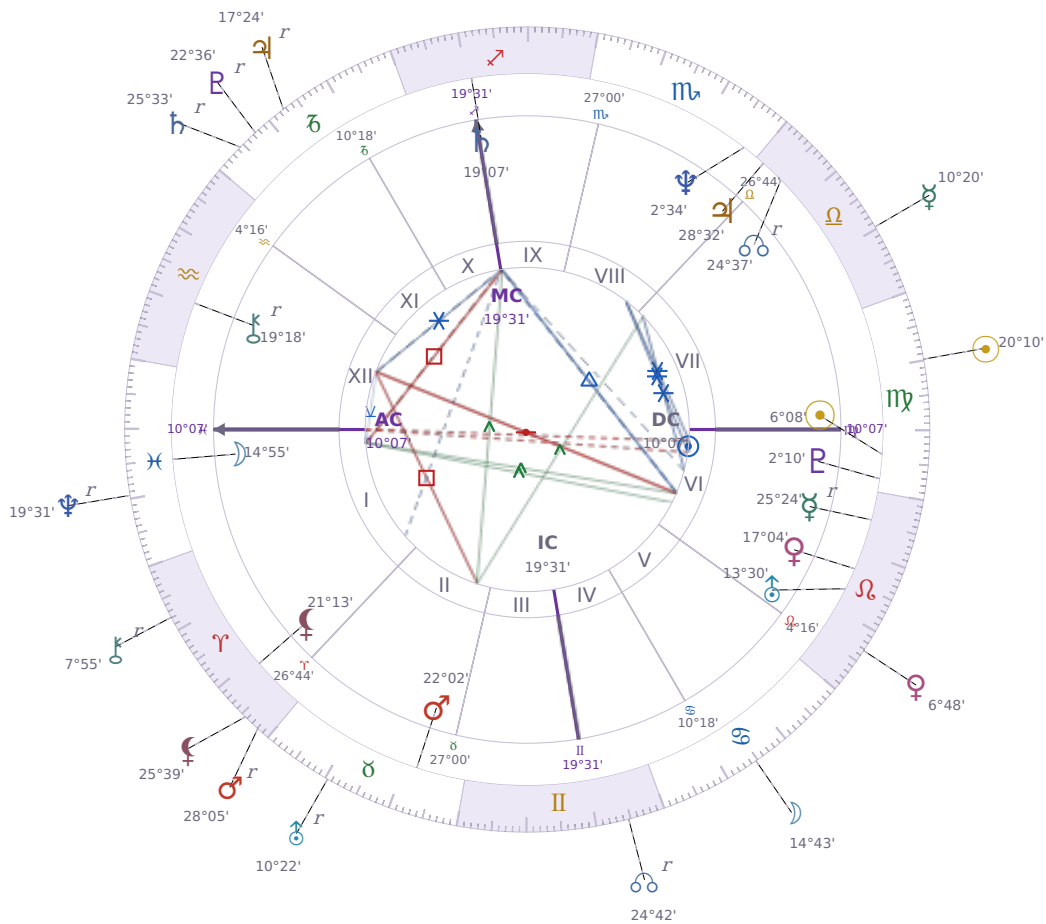

DAILY HOROSCOPE

Michael Joseph Jackson

American singer (1958-2009)

♍ Virgo August 29, 1958 19:33 Gary

Saturday, 12 September 2020

TRANSITS FOR TODAY

☉ Sun	in ♍ Virgo	20°10'39"
☾ Moon	in ♋ Cancer	14°43'54"
☿ Mercury	in ♎ Libra	10°20'31"
♀ Venus	in ♌ Leo	6°48'02"
♂ Mars	in ♈ Aries Rx	28°05'34"
♃ Jupiter	in ♐ Capricorn Rx	17°24'25"
♄ Saturn	in ♐ Capricorn Rx	25°33'54"

♅ Uranus	in ♉ Taurus	Rx	10°22'41"
♆ Neptune	in ♋ Pisces	Rx	19°31'42"
♇ Pluto	in ♄ Capricorn	Rx	22°36'08"
♁ Chiron	in ♈ Aries	Rx	7°55'33"
♊ NNode	in ♊ Gemini	Rx	24°42'34"
♁ Lilith	in ♈ Aries		25°39'39"

♊ NNode Δ Trine ♊ natal NNode

Right now you find yourself **naturally moving toward people and situations that feel right for you**, without having to force or overthink the decision. You meet someone useful or stumble into an opportunity that aligns with what you actually want to be doing. This period supports you in following your instincts about where to put your effort, and doors tend to open when you do.