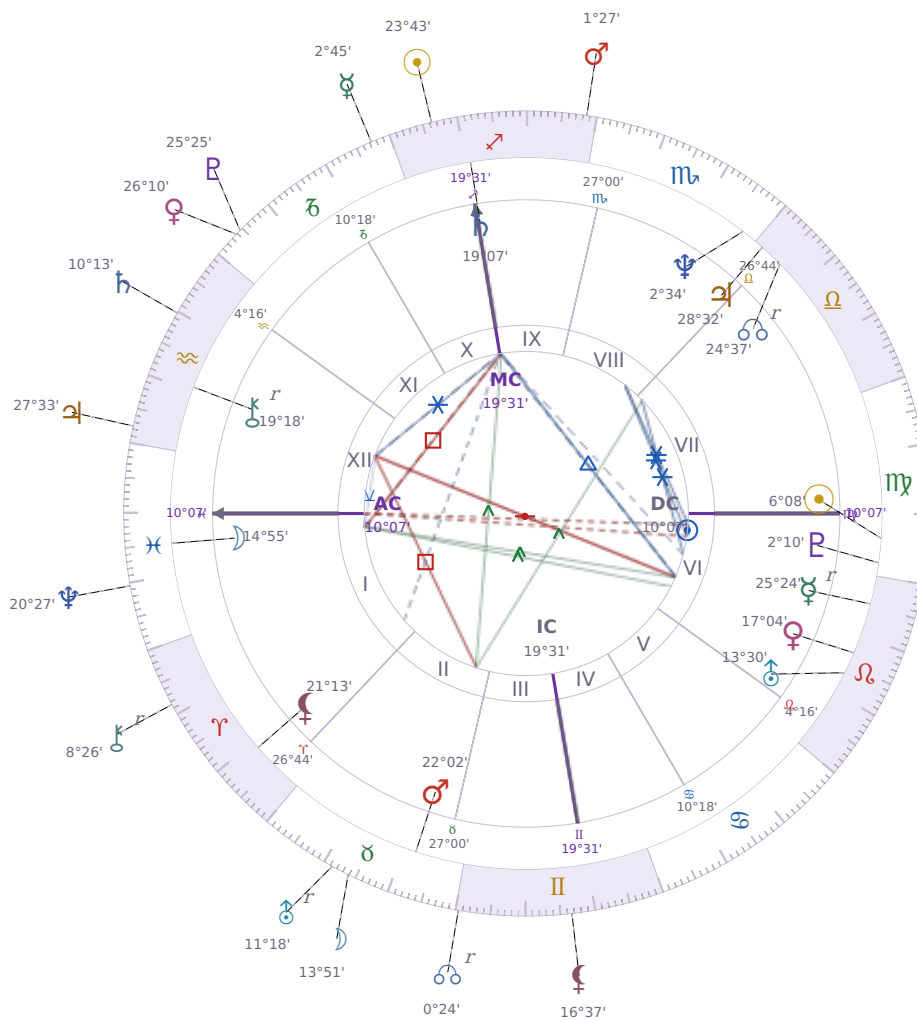

DAILY HOROSCOPE

**Michael Joseph Jackson**

American singer (1958-2009)

♍ Virgo August 29, 1958 19:33 Gary

**Wednesday, 15 December 2021**

**TRANSITS FOR TODAY**

|           |                  |           |
|-----------|------------------|-----------|
| ☉ Sun     | in ♐ Sagittarius | 23°43'32" |
| ☾ Moon    | in ♉ Taurus      | 13°51'57" |
| ☿ Mercury | in ♑ Capricorn   | 2°45'37"  |
| ♀ Venus   | in ♑ Capricorn   | 26°10'45" |
| ♂ Mars    | in ♐ Sagittarius | 1°27'37"  |
| ♃ Jupiter | in ♒ Aquarius    | 27°33'23" |
| ♄ Saturn  | in ♒ Aquarius    | 10°13'30" |

|           |                |           |
|-----------|----------------|-----------|
| ♅ Uranus  | in ♉ Taurus Rx | 11°18'18" |
| ♆ Neptune | in ♋ Pisces    | 20°27'33" |
| ♇ Pluto   | in ♏ Capricorn | 25°25'40" |
| ♁ Chiron  | in ♈ Aries Rx  | 8°26'41"  |
| ♊ NNode   | in ♊ Gemini Rx | 0°24'15"  |
| ♁ Lilith  | in ♊ Gemini    | 16°37'52" |

## NATAL PLANETS

|              |                  |           |        |
|--------------|------------------|-----------|--------|
| ☉ Sun        | in ♍ Virgo       | 6°08'37"  | VI     |
| ☾ Moon       | in ♋ Pisces      | 14°55'34" | I      |
| ☿ Mercury    | in ♌ Leo         | 25°24'03" | VI Rx  |
| ♀ Venus      | in ♌ Leo         | 17°04'14" | VI     |
| ♂ Mars       | in ♉ Taurus      | 22°02'16" | II     |
| ♃ Jupiter    | in ♎ Libra       | 28°32'16" | VIII   |
| ♄ Saturn     | in ♐ Sagittarius | 19°07'29" | IX     |
| ♅ Uranus     | in ♌ Leo         | 13°30'17" | VI     |
| ♆ Neptune    | in ♏ Scorpio     | 2°34'38"  | VIII   |
| ♇ Pluto      | in ♍ Virgo       | 2°10'06"  | VI     |
| ♁ Chiron     | in ♒ Aquarius    | 19°18'11" | XII Rx |
| ♊ North Node | in ♎ Libra       | 24°37'17" | VII Rx |
| ♁ Lilith     | in ♈ Aries       | 21°13'57" | I      |

## KEY TRANSIT FACTORS