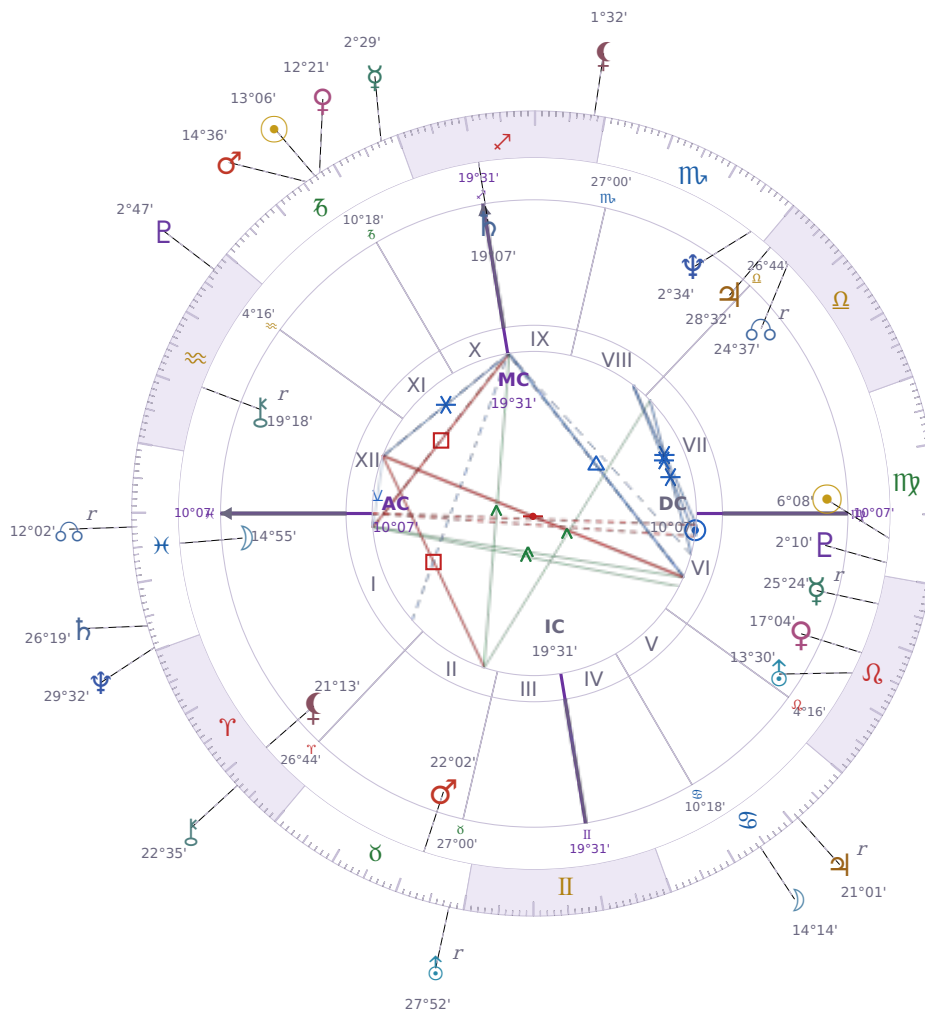

DAILY HOROSCOPE

Michael Joseph Jackson

American singer (1958-2009)

♍ Virgo August 29, 1958 19:33 Gary

Saturday, 3 January 2026

TRANSITS FOR TODAY

☉ Sun	in ♑ Capricorn	13°06'57"
☾ Moon	in ♋ Cancer	14°14'32"
☿ Mercury	in ♑ Capricorn	2°29'01"
♀ Venus	in ♑ Capricorn	12°21'08"
♂ Mars	in ♑ Capricorn	14°36'22"
♃ Jupiter	in ♋ Cancer Rx	21°01'43"
♄ Saturn	in ♎ Pisces	26°19'04"

♅ Uranus	in ♉ Taurus Rx	27°52'58"
♆ Neptune	in ♋ Pisces	29°32'23"
♇ Pluto	in ♒ Aquarius	2°47'40"
♁ Chiron	in ♈ Aries	22°35'57"
♊ NNode	in ♋ Pisces Rx	12°02'19"
♁ Lilith	in ♐ Sagittarius	1°32'06"

NATAL PLANETS