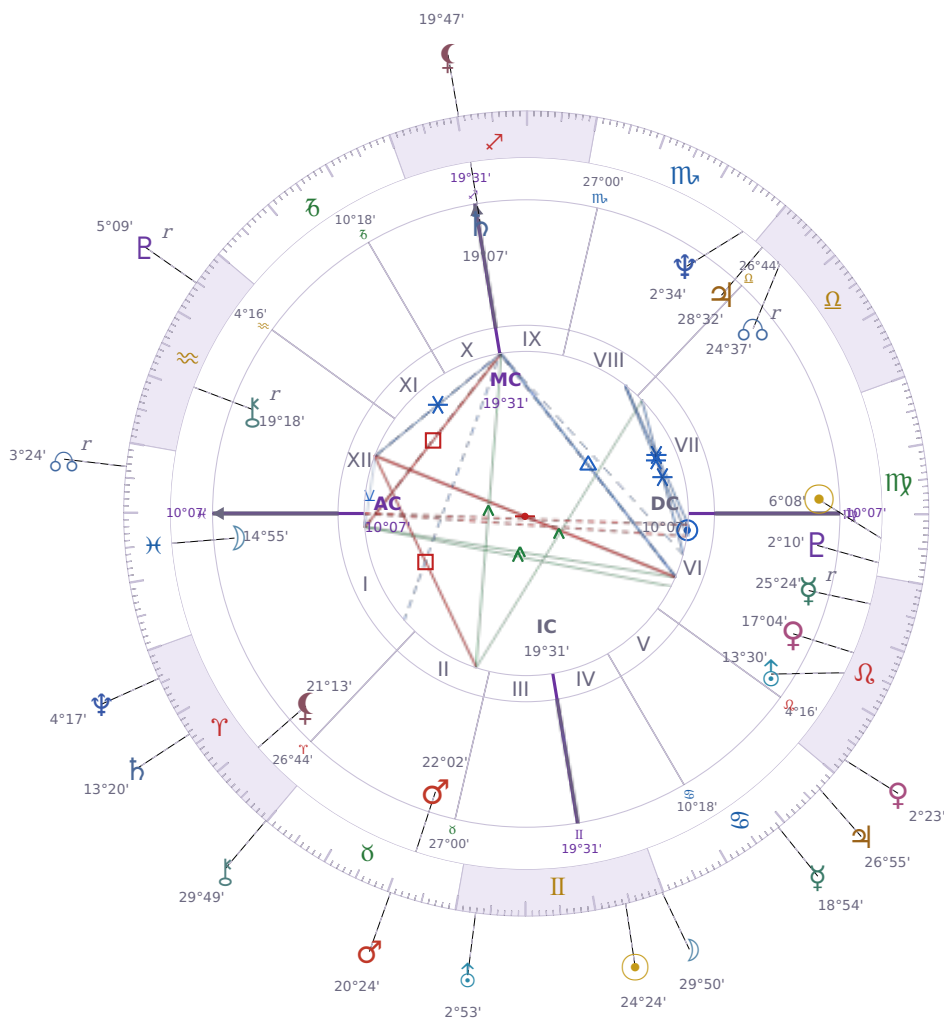

DAILY HOROSCOPE

## Michael Joseph Jackson

American singer (1958-2009)

♍ Virgo August 29, 1958 19:33 Gary

**Monday, 15 June 2026**

TRANSITS FOR TODAY

|           |             |           |
|-----------|-------------|-----------|
| ☉ Sun     | in ♊ Gemini | 24°24'45" |
| ☾ Moon    | in ♊ Gemini | 29°50'55" |
| ☿ Mercury | in ♋ Cancer | 18°54'17" |
| ♀ Venus   | in ♌ Leo    | 2°23'11"  |
| ♂ Mars    | in ♉ Taurus | 20°24'33" |
| ♃ Jupiter | in ♋ Cancer | 26°55'02" |
| ♄ Saturn  | in ♈ Aries  | 13°20'20" |