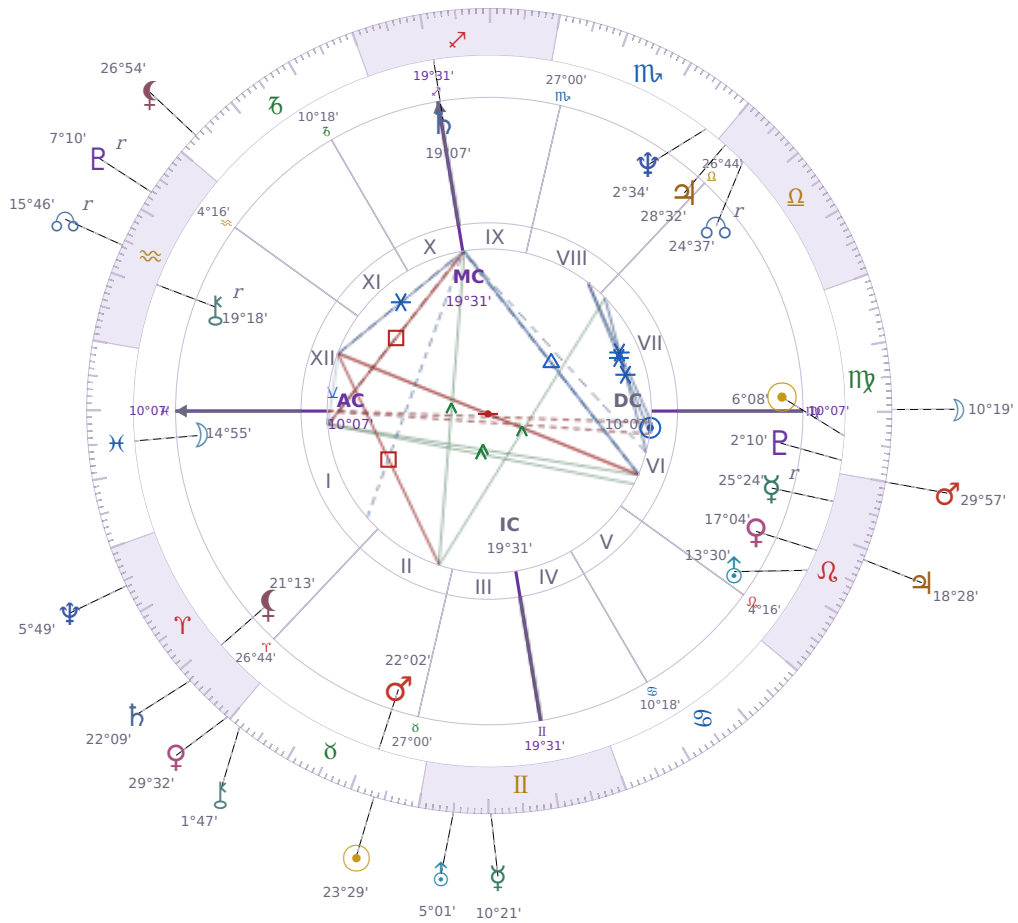

DAILY HOROSCOPE

Michael Joseph Jackson

American singer (1958–2009)

♍ Virgo August 29, 1958 19:33 Gary

Friday, 14 May 2027

TRANSITS FOR TODAY

|           |                  |           |
|-----------|------------------|-----------|
| ☉ Sun     | in ♉ Taurus      | 23°29'08" |
| ☾ Moon    | in ♍ Virgo       | 10°19'55" |
| ☿ Mercury | in ♊ Gemini      | 10°21'17" |
| ♀ Venus   | in ♈ Aries       | 29°32'35" |
| ♂ Mars    | in ♌ Leo         | 29°57'25" |
| ♃ Jupiter | in ♌ Leo         | 18°28'06" |
| ♄ Saturn  | in ♈ Aries       | 22°09'42" |
| ♅ Uranus  | in ♊ Gemini      | 5°01'04"  |
| ♆ Neptune | in ♈ Aries       | 5°49'38"  |
| ♇ Pluto   | in ♒ Aquarius Rx | 7°10'11"  |
| ♁ Chiron  | in ♉ Taurus      | 1°47'45"  |
| ♁ NNode   | in ♒ Aquarius Rx | 15°46'29" |
| ♁ Lilith  | in ♐ Capricorn   | 26°54'17" |

## NATAL PLANETS

|              |                  |           |        |
|--------------|------------------|-----------|--------|
| ☉ Sun        | in ♍ Virgo       | 6°08'37"  | VI     |
| ☾ Moon       | in ♋ Pisces      | 14°55'34" | I      |
| ☿ Mercury    | in ♌ Leo         | 25°24'03" | VI Rx  |
| ♀ Venus      | in ♌ Leo         | 17°04'14" | VI     |
| ♂ Mars       | in ♉ Taurus      | 22°02'16" | II     |
| ♃ Jupiter    | in ♎ Libra       | 28°32'16" | VIII   |
| ♄ Saturn     | in ♐ Sagittarius | 19°07'29" | IX     |
| ♅ Uranus     | in ♌ Leo         | 13°30'17" | VI     |
| ♆ Neptune    | in ♏ Scorpio     | 2°34'38"  | VIII   |
| ♇ Pluto      | in ♍ Virgo       | 2°10'06"  | VI     |
| ♁ Chiron     | in ♒ Aquarius    | 19°18'11" | XII Rx |
| ♊ North Node | in ♎ Libra       | 24°37'17" | VII Rx |
| ♁ Lilith     | in ♈ Aries       | 21°13'57" | I      |

## KEY TRANSIT FACTORS