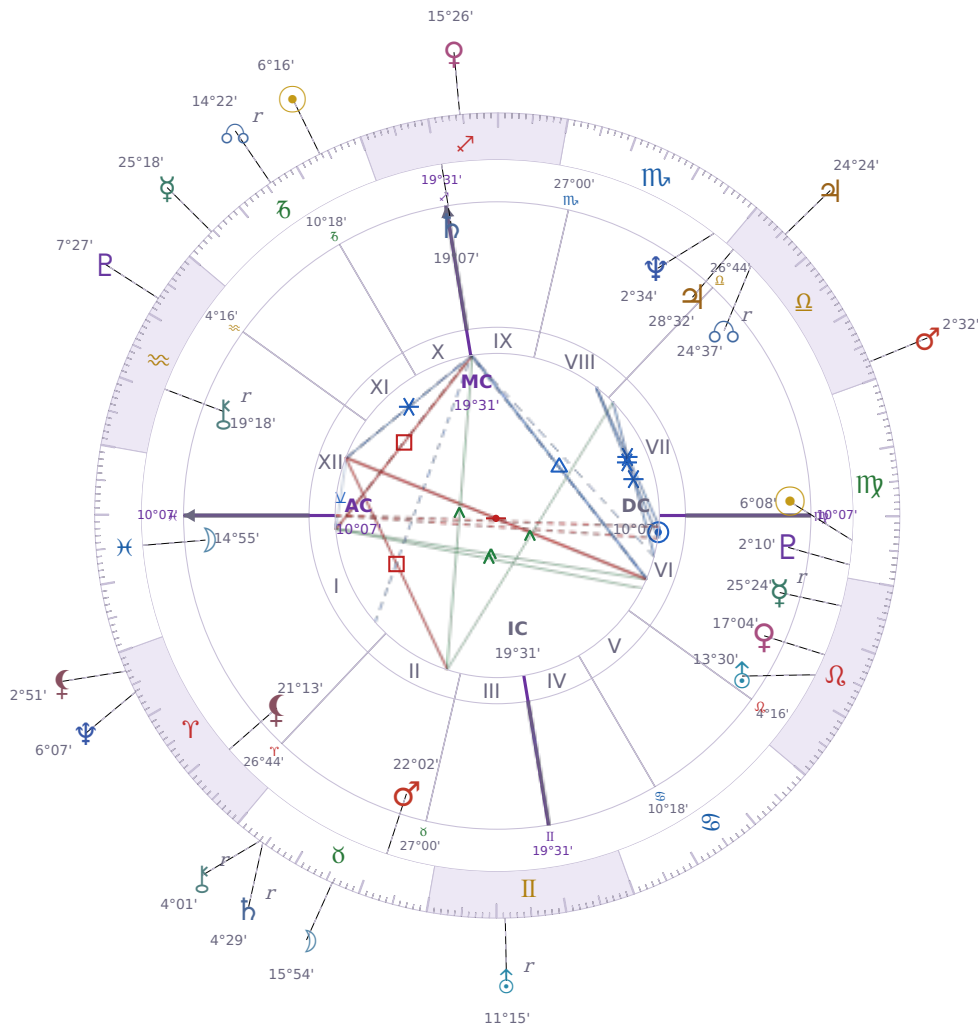

DAILY HOROSCOPE

## Michael Joseph Jackson

American singer (1958-2009)

♍ Virgo August 29, 1958 19:33 Gary

**Wednesday, 27 December 2028**