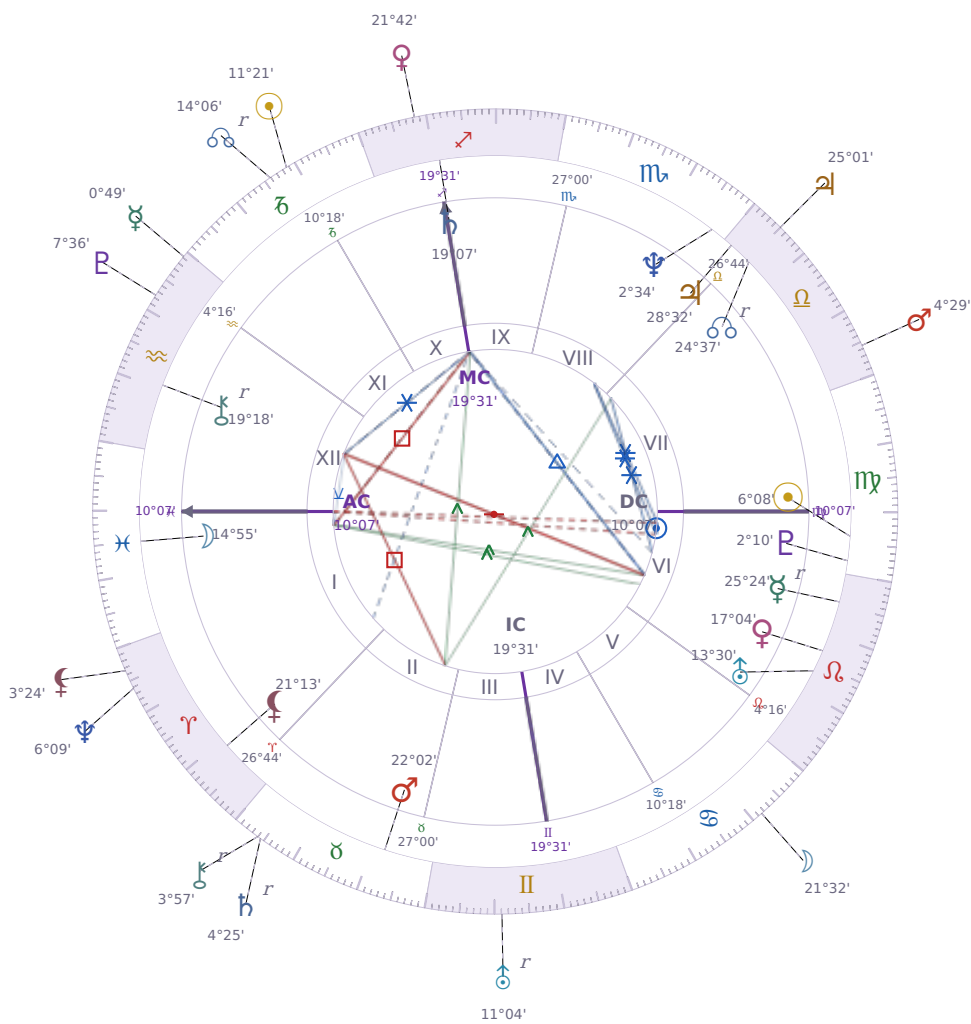

DAILY HOROSCOPE

Michael Joseph Jackson

American singer (1958-2009)

♍ Virgo August 29, 1958 19:33 Gary

Monday, 1 January 2029

TRANSITS FOR TODAY

☉ Sun	in ♏ Capricorn	11°21'42"
☾ Moon	in ♋ Cancer	21°32'33"
☿ Mercury	in ♒ Aquarius	0°49'15"
♀ Venus	in ♏ Sagittarius	21°42'32"
♂ Mars	in ♎ Libra	4°29'27"
♃ Jupiter	in ♎ Libra	25°01'01"
♄ Saturn	in ♉ Taurus Rx	4°25'53"

♅ Uranus	in	♊ Gemini Rx	11°04'20"
♆ Neptune	in	♈ Aries	6°09'45"
♇ Pluto	in	♒ Aquarius	7°36'10"
♁ Chiron	in	♉ Taurus Rx	3°57'14"
♁ NNode	in	♑ Capricorn Rx	14°06'37"
♁ Lilith	in	♈ Aries	3°24'45"

NATAL PLANETS