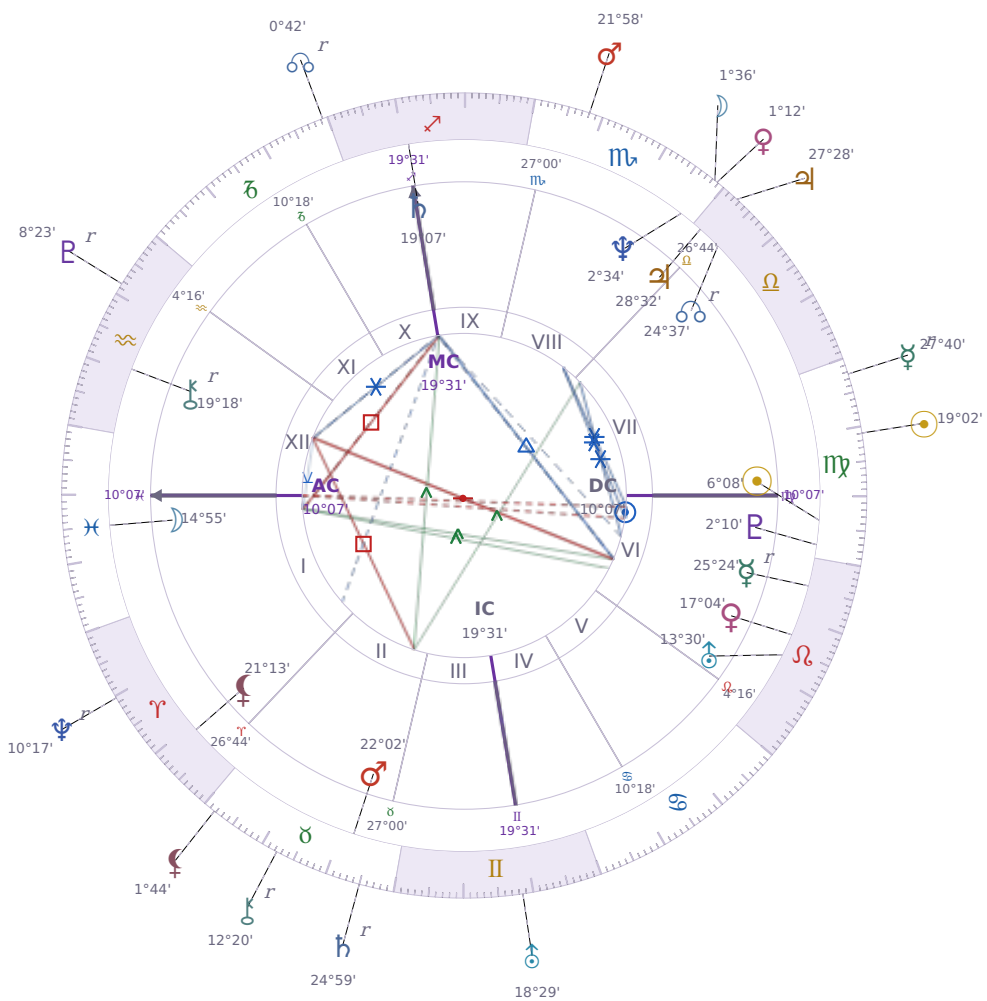

DAILY HOROSCOPE

Michael Joseph Jackson

American singer (1958-2009)

♍ Virgo August 29, 1958 19:33 Gary

Tuesday, 11 September 2029

TRANSITS FOR TODAY

☉ Sun	in ♍ Virgo	19°02'29"
☾ Moon	in ♏ Scorpio	1°36'13"
☿ Mercury	in ♍ Virgo Rx	27°40'32"
♀ Venus	in ♏ Scorpio	1°12'00"
♂ Mars	in ♏ Scorpio	21°58'06"
♃ Jupiter	in ♎ Libra	27°28'25"
♄ Saturn	in ♉ Taurus Rx	24°59'42"

♅ Uranus	in	♊ Gemini	18°29'20"
♆ Neptune	in	♈ Aries Rx	10°17'26"
♇ Pluto	in	♒ Aquarius Rx	8°23'13"
♄ Chiron	in	♉ Taurus Rx	12°20'23"
♁ NNode	in	♑ Capricorn Rx	0°42'47"
♁ Lilith	in	♉ Taurus	1°44'31"

## KEY TRANSIT FACTORS

### ♂ Mars ☐ Square ♄ natal Chiron ★

You're more irritable than usual right now, especially when someone points out a mistake or limitation of yours. **You push back harder and faster than normal**, defending yourself before you've even thought it through. Over the coming weeks, this defensive reaction will show you exactly where you're still tender about your own abilities or past failures.