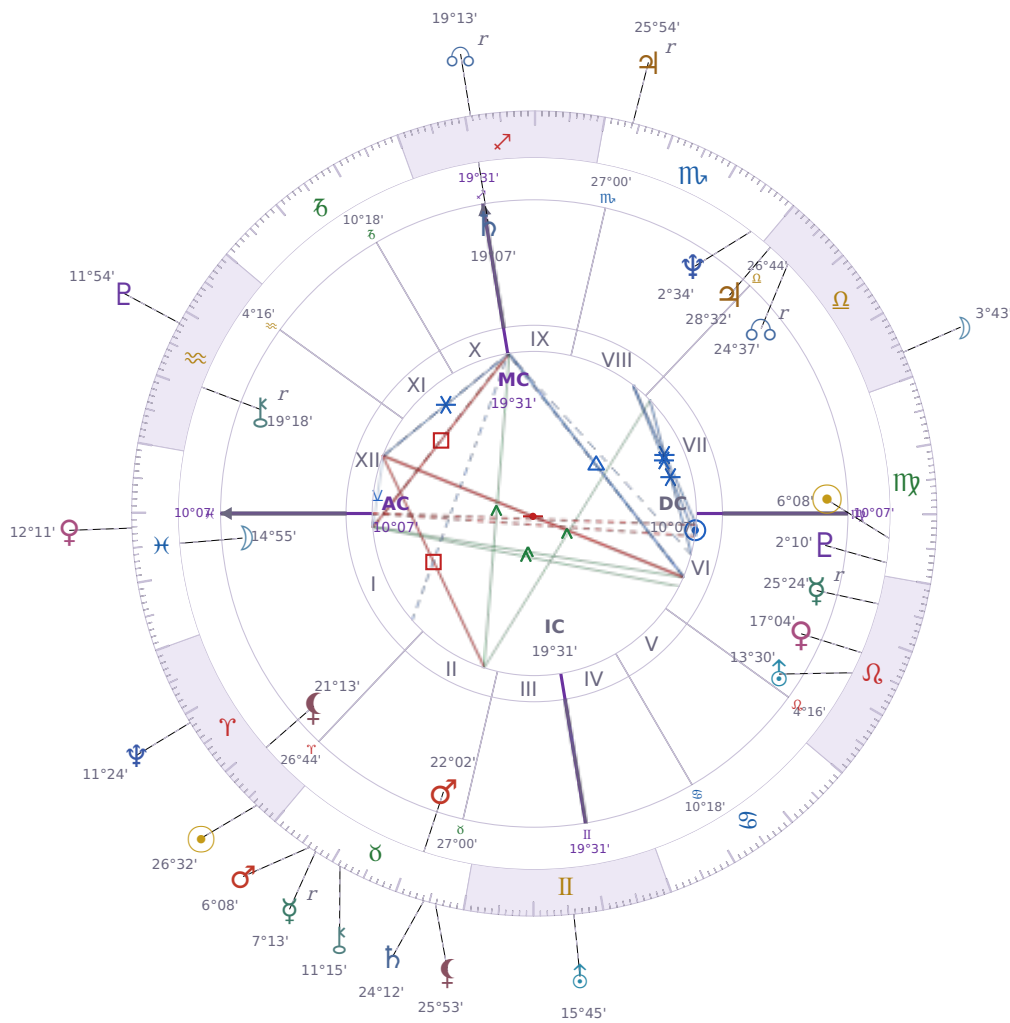

DAILY HOROSCOPE

Michael Joseph Jackson

American singer (1958-2009)

♍ Virgo August 29, 1958 19:33 Gary

Tuesday, 16 April 2030

TRANSITS FOR TODAY

☉ Sun	in ♈ Aries	26°33'00"
☾ Moon	in ♎ Libra	3°43'27"
☿ Mercury	in ♉ Taurus Rx	7°13'09"
♀ Venus	in ♓ Pisces	12°11'15"
♂ Mars	in ♉ Taurus	6°08'36"
♃ Jupiter	in ♏ Scorpio Rx	25°54'55"
♄ Saturn	in ♉ Taurus	24°12'23"

♅ Uranus	in ♊ Gemini	15°45'30"
♆ Neptune	in ♈ Aries	11°24'21"
♇ Pluto	in ♒ Aquarius	11°54'04"
♁ Chiron	in ♉ Taurus	11°15'25"
♁ NNode	in ♐ Sagittarius Rx	19°13'18"
♁ Lilith	in ♉ Taurus	25°53'53"

NATAL PLANETS

Tuesday · ☿ Mars

Colors: Red

Stone: Ruby

Number: 9