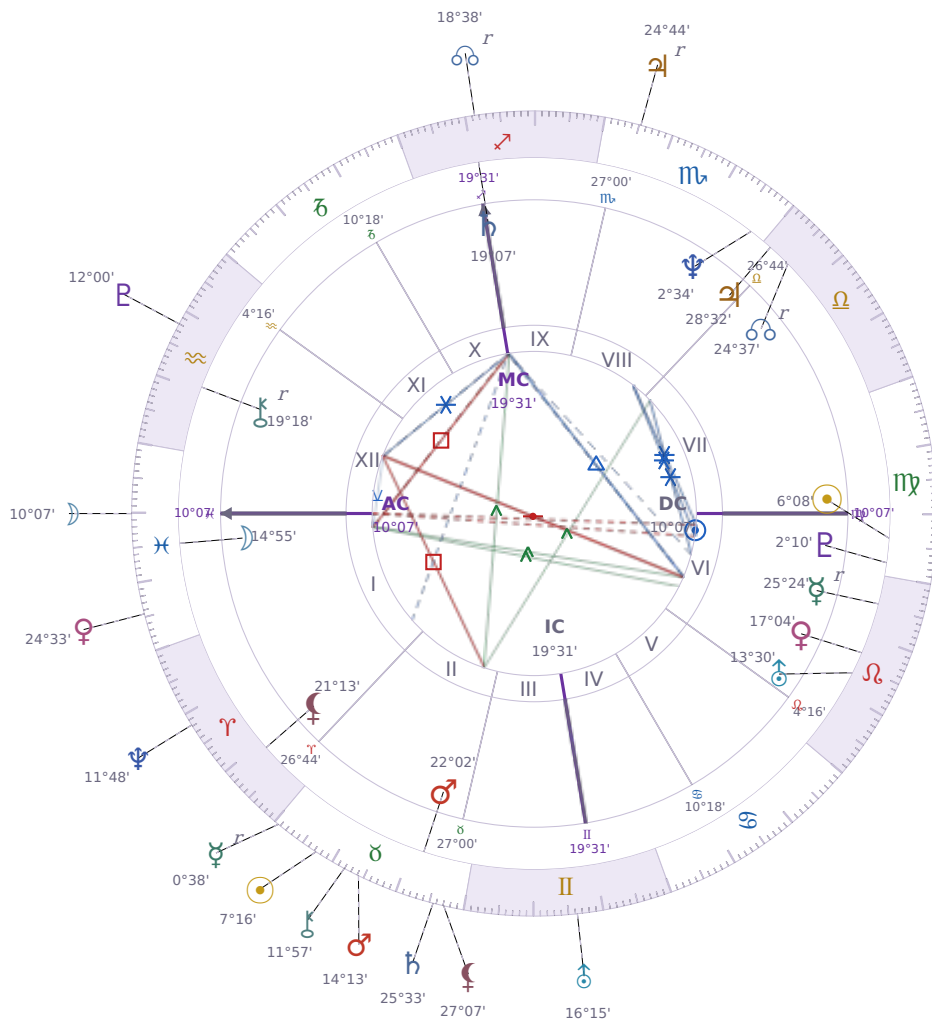

DAILY HOROSCOPE

Michael Joseph Jackson

American singer (1958-2009)

♍ Virgo August 29, 1958 19:33 Gary

Saturday, 27 April 2030

TRANSITS FOR TODAY

☉ Sun	in ♉ Taurus	7°16'50"
☾ Moon	in ♓ Pisces	10°07'13"
☿ Mercury	in ♉ Taurus Rx	0°38'46"
♀ Venus	in ♓ Pisces	24°33'24"
♂ Mars	in ♉ Taurus	14°13'22"
♃ Jupiter	in ♏ Scorpio Rx	24°44'35"
♄ Saturn	in ♉ Taurus	25°33'21"

♅ Uranus	in ♊ Gemini	16°15'51"
♆ Neptune	in ♈ Aries	11°48'05"
♇ Pluto	in ♒ Aquarius	12°00'21"
♁ Chiron	in ♉ Taurus	11°57'31"
♊ NNode	in ♐ Sagittarius Rx	18°38'21"
♁ Lilith	in ♉ Taurus	27°07'07"

NATAL PLANETS