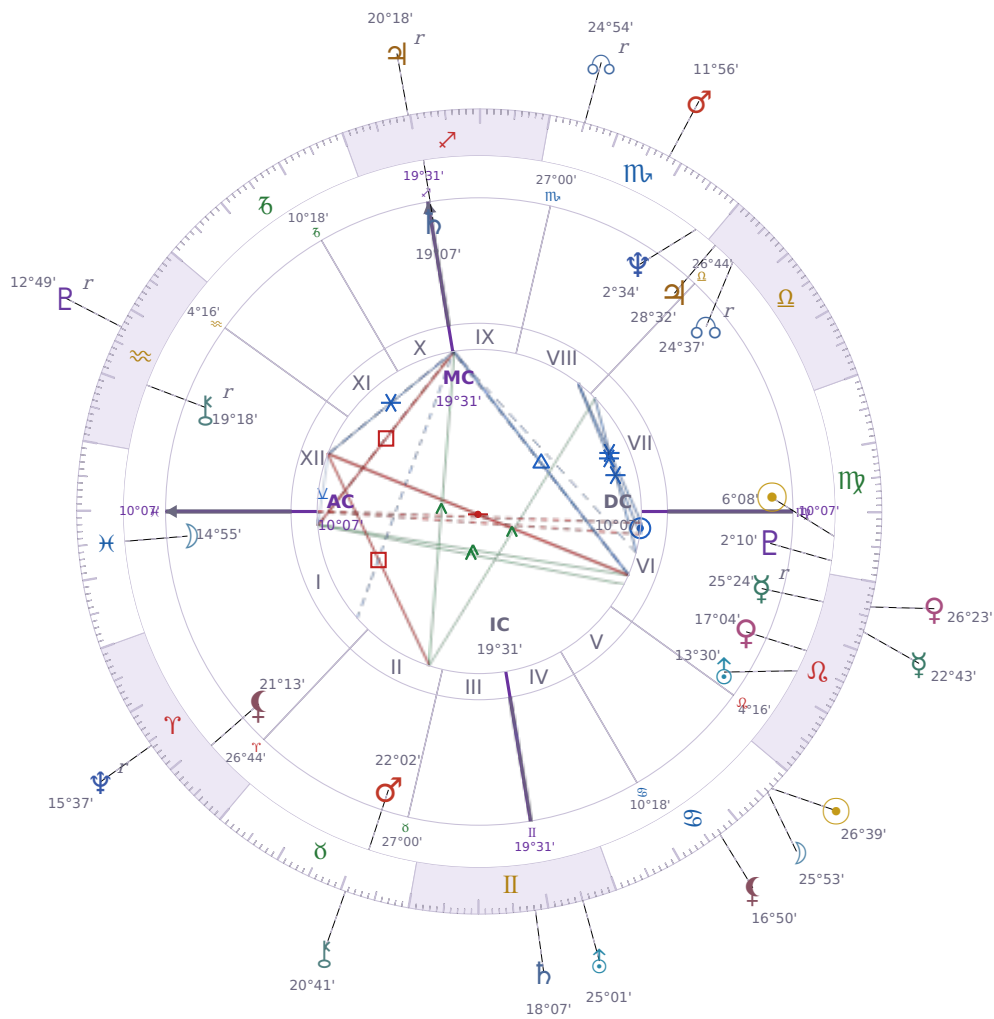

DAILY HOROSCOPE

Michael Joseph Jackson

American singer (1958-2009)

♍ Virgo August 29, 1958 19:33 Gary

Saturday, 19 July 2031

TRANSITS FOR TODAY

☉ Sun	in ♋ Cancer	26°39'05"
☾ Moon	in ♋ Cancer	25°53'30"
☿ Mercury	in ♌ Leo	22°43'14"
♀ Venus	in ♌ Leo	26°23'56"
♂ Mars	in ♏ Scorpio	11°56'49"
♃ Jupiter	in ♐ Sagittarius Rx	20°18'08"
♄ Saturn	in ♊ Gemini	18°07'32"

♅ Uranus	in ♊ Gemini	25°01'44"
♆ Neptune	in ♈ Aries Rx	15°37'35"
♇ Pluto	in ♒ Aquarius Rx	12°49'25"
♁ Chiron	in ♉ Taurus	20°41'33"
♋ NNode	in ♏ Scorpio Rx	24°54'57"
♁ Lilith	in ♋ Cancer	16°50'08"

NATAL PLANETS

KEY DATE

♆ Neptune stations Retrograde

Neptune stationing retrograde marks the point where **clarity takes a step back** in the areas it governs — dreams, beliefs, creativity, and what you're willing to believe about yourself or others. During this period, people often notice **confusion returning to situations** they thought were settled, delays in creative projects, or the need to rethink agreements that felt unclear to begin with. *Neptune* retrograde typically brings **reality checks** that strip away wishful thinking, so you may spot where you've been fooling yourself or where someone else's promises don't actually add up.

Saturday · ♄ Saturn

Colors: Violet

Stone: Obsidian

Number: 8