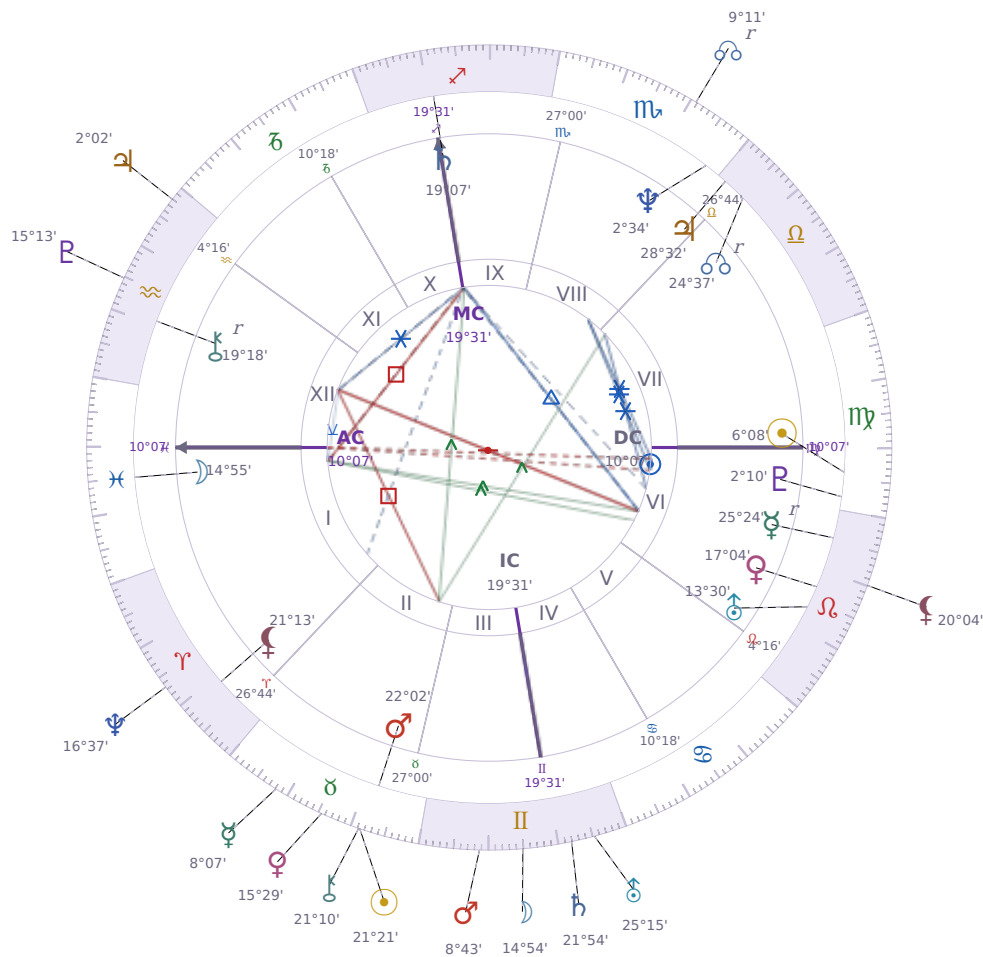

DAILY HOROSCOPE

## Michael Joseph Jackson

American singer (1958-2009)

♍ Virgo August 29, 1958 19:33 Gary

**Tuesday, 11 May 2032**