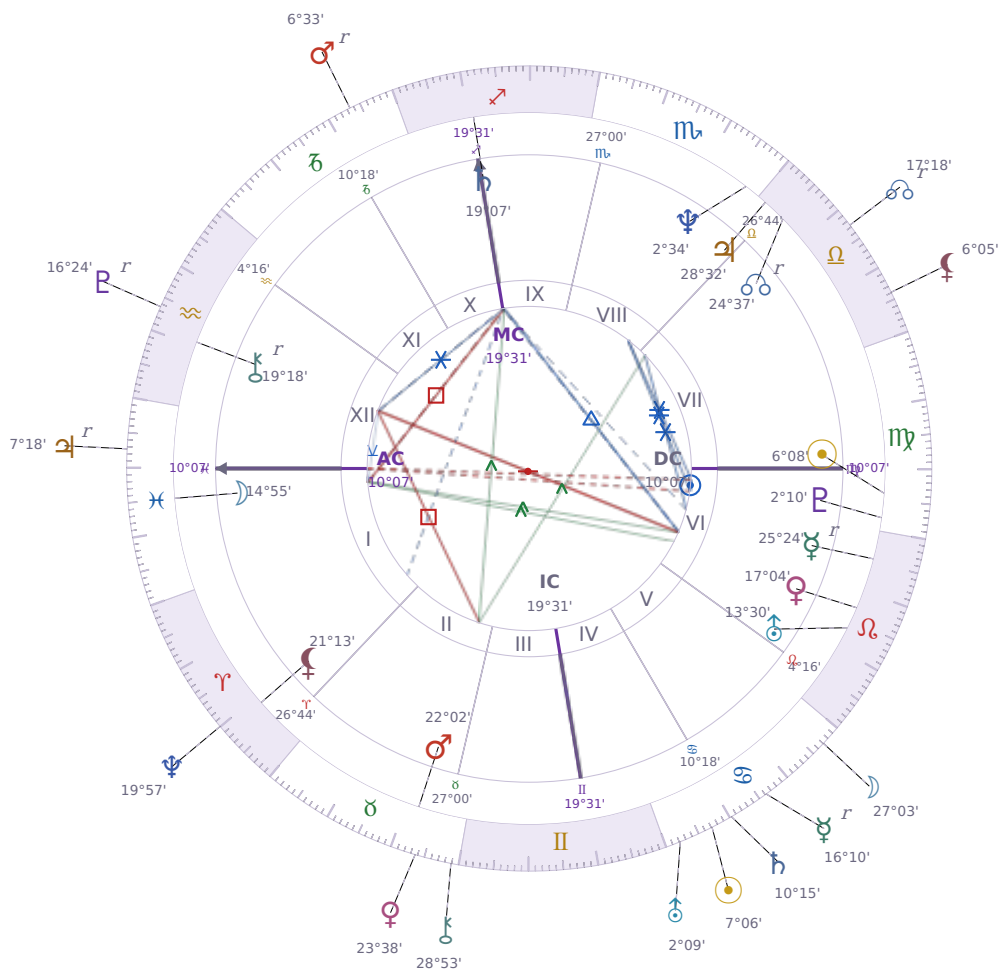

DAILY HOROSCOPE

Michael Joseph Jackson

American singer (1958-2009)

♍ Virgo August 29, 1958 19:33 Gary

Tuesday, 28 June 2033

TRANSITS FOR TODAY

☉ Sun	in ♋ Cancer	7°06'59"
☾ Moon	in ♋ Cancer	27°03'52"
☿ Mercury	in ♋ Cancer Rx	16°10'13"
♀ Venus	in ♉ Taurus	23°38'53"
♂ Mars	in ♐ Capricorn Rx	6°33'53"
♃ Jupiter	in ♓ Pisces Rx	7°18'43"
♄ Saturn	in ♋ Cancer	10°15'41"

♅ Uranus	in ♋ Cancer	2°09'11"
♆ Neptune	in ♈ Aries	19°57'08"
♇ Pluto	in ♒ Aquarius Rx	16°24'35"
♁ Chiron	in ♉ Taurus	28°53'00"
♁ NNode	in ♎ Libra Rx	17°18'57"
♁ Lilith	in ♎ Libra	6°05'09"

NATAL PLANETS