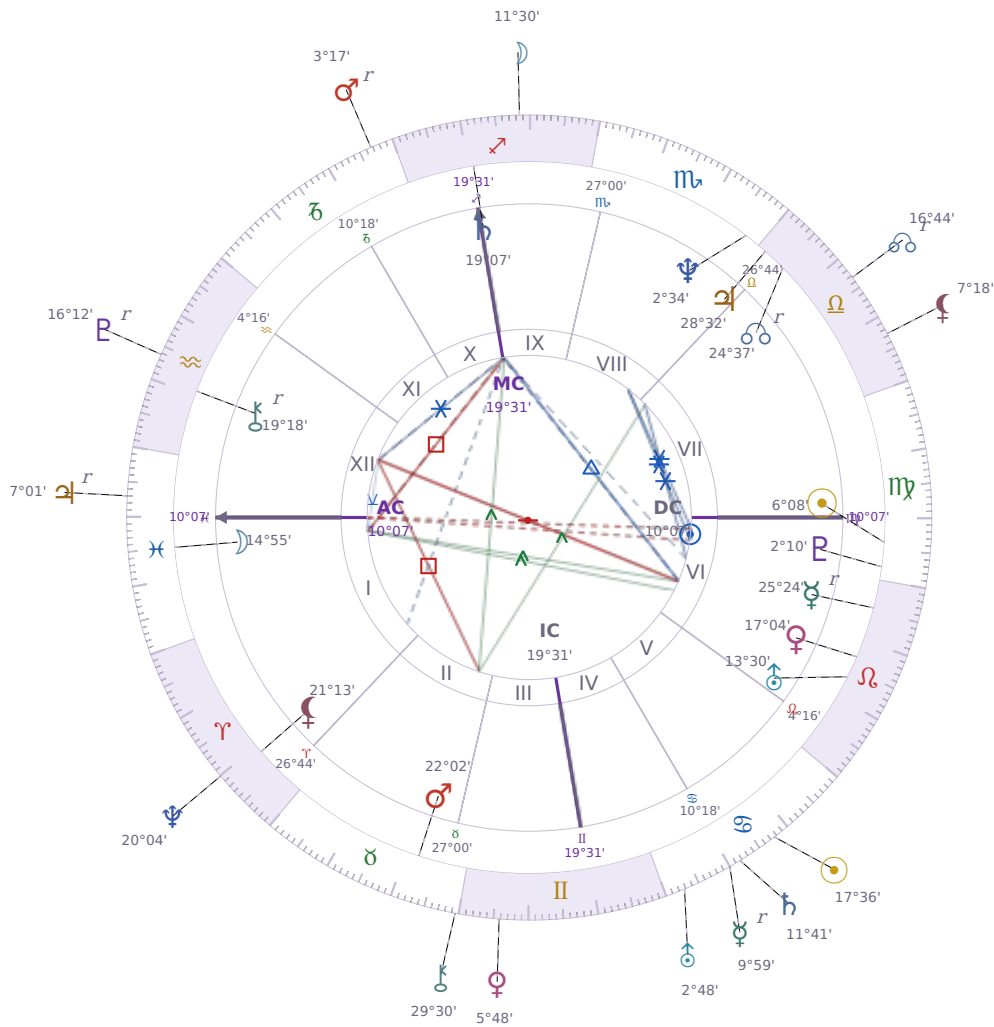

DAILY HOROSCOPE

Michael Joseph Jackson

American singer (1958-2009)

♍ Virgo August 29, 1958 19:33 Gary

Saturday, 9 July 2023

TRANSITS FOR TODAY

☉ Sun	in ♋ Cancer	17°36'18"
☾ Moon	in ♏ Sagittarius	11°30'12"
☿ Mercury	in ♋ Cancer Rx	9°59'44"
♀ Venus	in ♊ Gemini	5°48'55"
♂ Mars	in ♐ Capricorn Rx	3°17'10"
♃ Jupiter	in ♓ Pisces Rx	7°01'30"
♄ Saturn	in ♋ Cancer	11°41'31"

♅ Uranus	in ♋ Cancer	2°48'14"
♆ Neptune	in ♈ Aries	20°04'03"
♇ Pluto	in ♒ Aquarius Rx	16°12'49"
♁ Chiron	in ♉ Taurus	29°30'09"
♁ NNode	in ♎ Libra Rx	16°44'00"
♁ Lilith	in ♎ Libra	7°18'16"

NATAL PLANETS