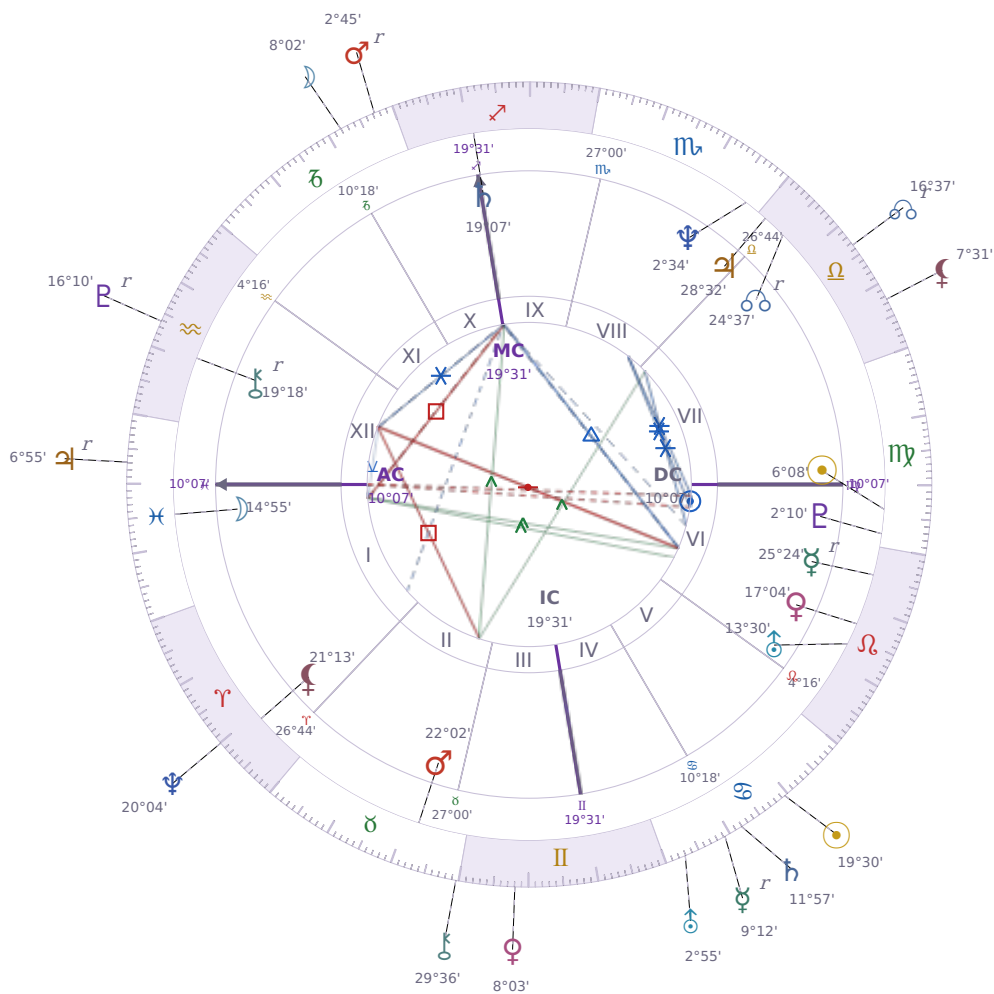

DAILY HOROSCOPE

Michael Joseph Jackson

American singer (1958-2009)

♍ Virgo August 29, 1958 19:33 Gary

Monday, 11 July 2033

TRANSITS FOR TODAY

☉ Sun	in ♎ Cancer	19°30'41"
☾ Moon	in ♏ Capricorn	8°02'35"
☿ Mercury	in ♎ Cancer Rx	9°12'31"
♀ Venus	in ♊ Gemini	8°03'29"
♂ Mars	in ♏ Capricorn Rx	2°45'12"
♃ Jupiter	in ♓ Pisces Rx	6°55'55"
♄ Saturn	in ♎ Cancer	11°57'03"

♅ Uranus	in ♋ Cancer	2°55'13"
♆ Neptune	in ♈ Aries	20°04'54"
♇ Pluto	in ♒ Aquarius Rx	16°10'29"
♁ Chiron	in ♉ Taurus	29°36'25"
♁ NNode	in ♎ Libra Rx	16°37'39"
♁ Lilith	in ♎ Libra	7°31'34"

NATAL PLANETS