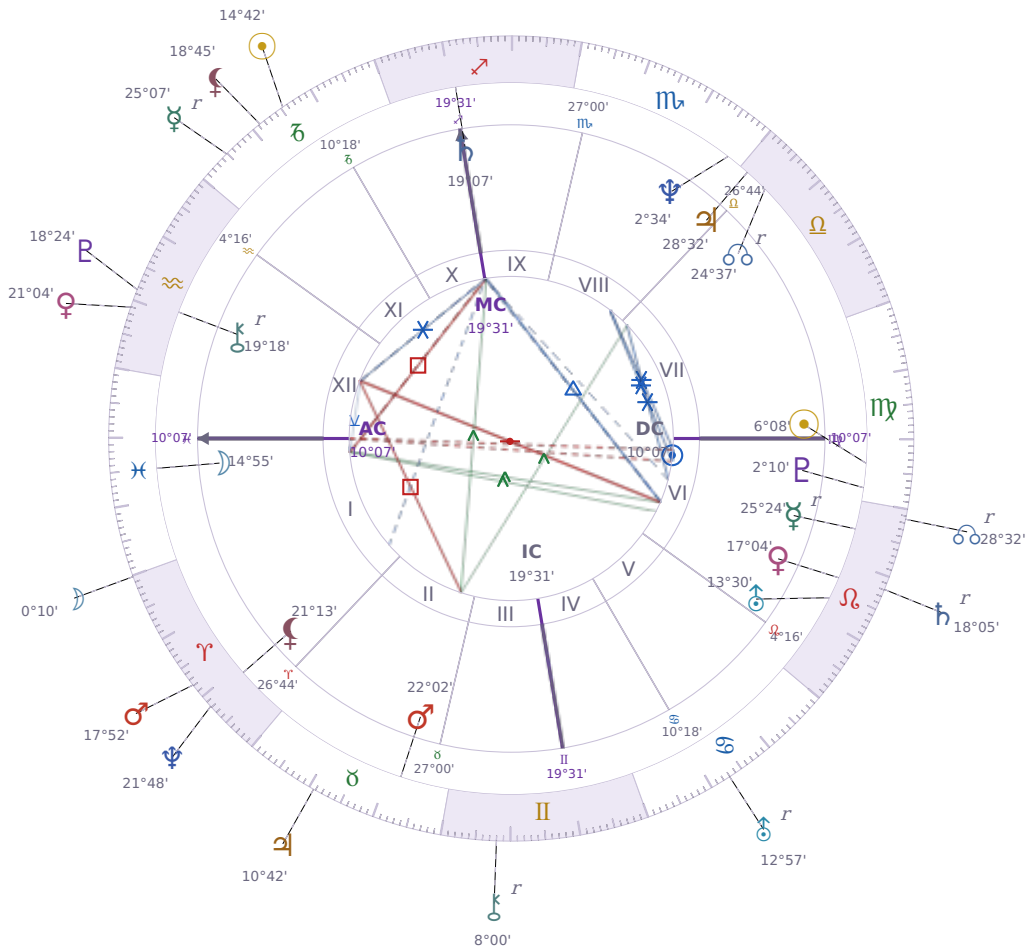

DAILY HOROSCOPE

## Michael Joseph Jackson

American singer (1958-2009)

♍ Virgo August 29, 1958 19:33 Gary

**Saturday, 5 January 2026**

TRANSITS FOR TODAY

☉ Sun	in ♑ Capricorn	14°42'52"
☾ Moon	in ♈ Aries	0°10'53"
☿ Mercury	in ♑ Capricorn Rx	25°07'08"
♀ Venus	in ♒ Aquarius	21°04'29"
♂ Mars	in ♈ Aries	17°52'25"
♃ Jupiter	in ♉ Taurus	10°42'21"
♄ Saturn	in ♌ Leo Rx	18°05'29"