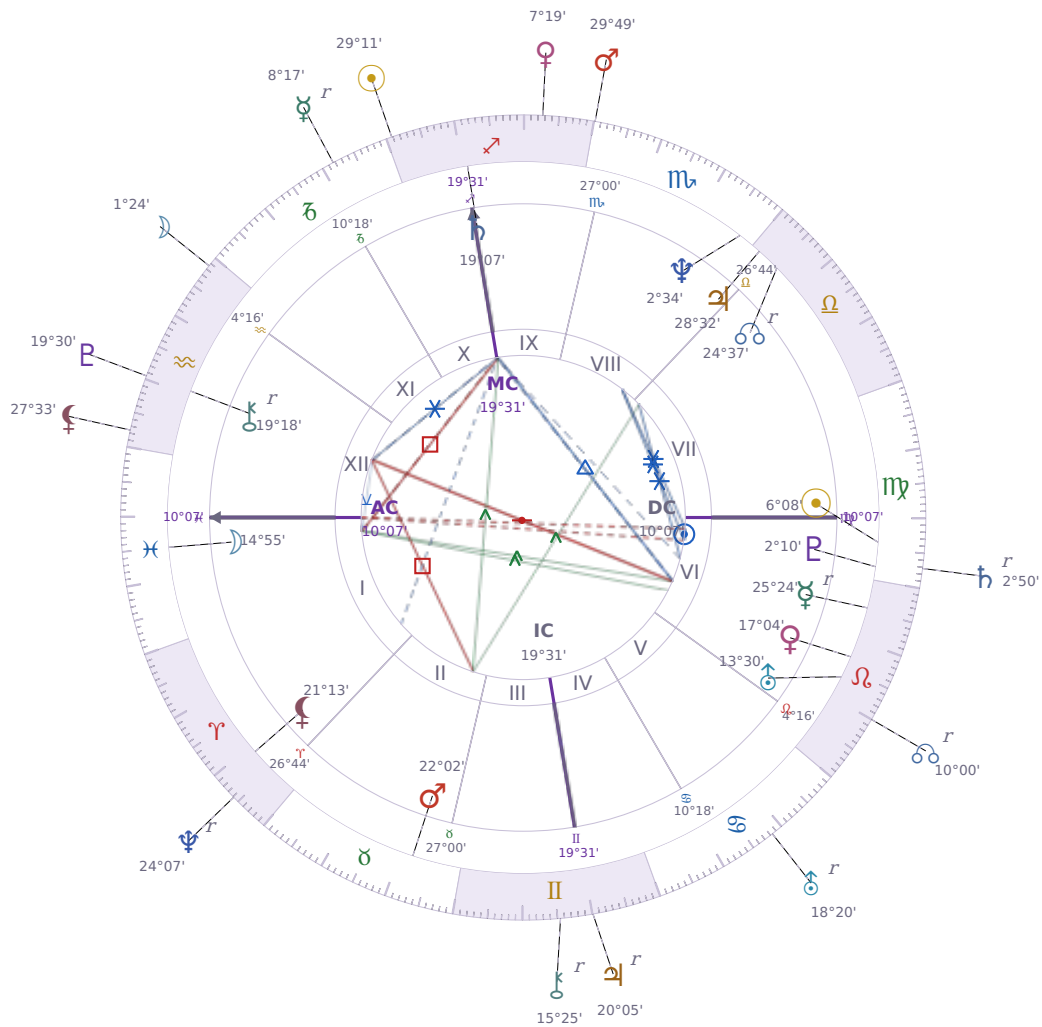

DAILY HOROSCOPE

Michael Joseph Jackson

American singer (1958-2009)

♍ Virgo August 29, 1958 19:33 Gary

Saturday, 20 December 2036

TRANSITS FOR TODAY

☉ Sun	in ♏ Sagittarius	29°11'04"
☾ Moon	in ♒ Aquarius	1°24'48"
☿ Mercury	in ♐ Capricorn Rx	8°17'09"
♀ Venus	in ♏ Sagittarius	7°19'52"
♂ Mars	in ♏ Scorpio	29°49'37"
♃ Jupiter	in ♊ Gemini Rx	20°05'26"
♄ Saturn	in ♍ Virgo Rx	2°50'13"

♅ Uranus	in	♋ Cancer Rx	18°20'18"
♆ Neptune	in	♈ Aries Rx	24°07'17"
♇ Pluto	in	♒ Aquarius	19°30'39"
♁ Chiron	in	♊ Gemini Rx	15°25'38"
♁ NNode	in	♌ Leo Rx	10°00'23"
♁ Lilith	in	♒ Aquarius	27°33'48"

NATAL PLANETS