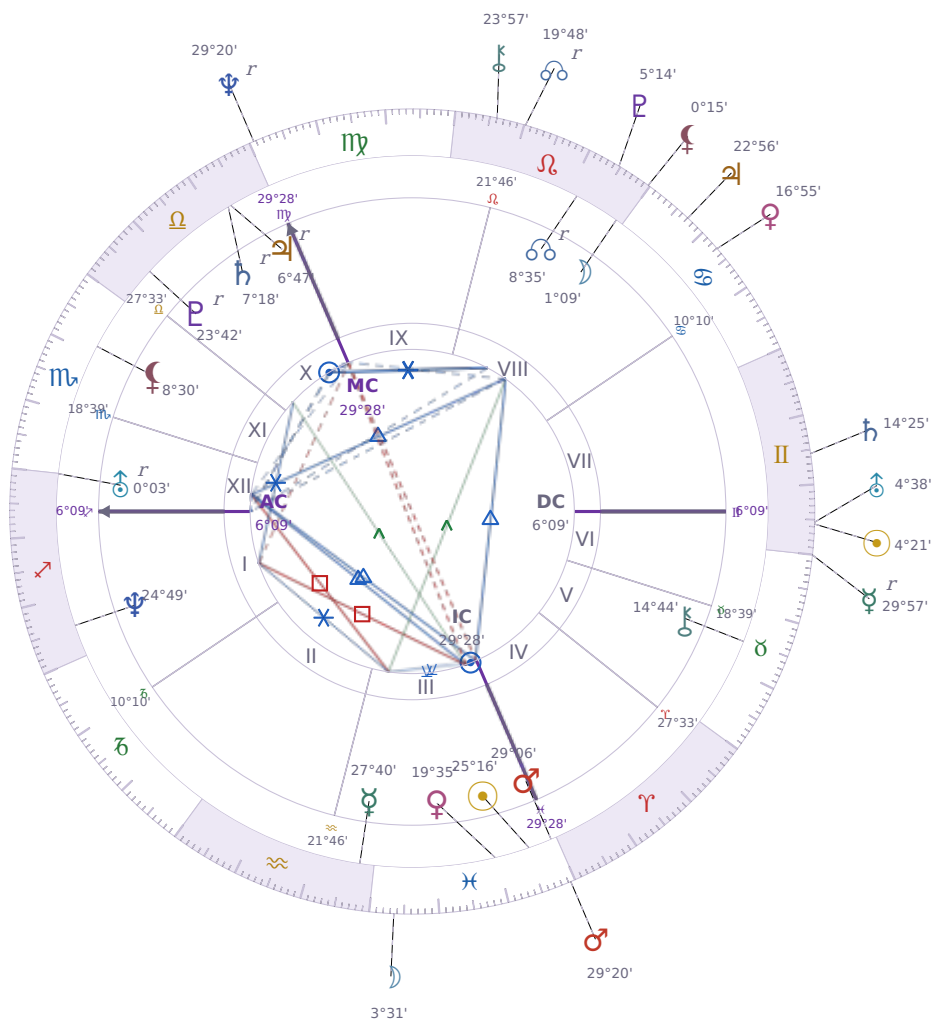

DAILY HOROSCOPE

Péter Magyar

Hungarian politician

♋ Pisces March 16, 1981 00:08 Budapest

Wednesday, 26 May 1943

TRANSITS FOR TODAY

☉ Sun	in ♊ Gemini	4°21'41"
☾ Moon	in ♋ Pisces	3°31'06"
☿ Mercury	in ♉ Taurus Rx	29°57'24"
♀ Venus	in ♋ Cancer	16°55'29"
♂ Mars	in ♋ Pisces	29°20'14"
♃ Jupiter	in ♋ Cancer	22°56'44"
♄ Saturn	in ♊ Gemini	14°25'36"

♅ Uranus	in ♊ Gemini	4°38'10"
♆ Neptune	in ♍ Virgo Rx	29°20'25"
♇ Pluto	in ♌ Leo	5°14'25"
♁ Chiron	in ♌ Leo	23°57'29"
♁ NNode	in ♌ Leo Rx	19°48'29"
♁ Lilith	in ♌ Leo	0°15'48"

NATAL PLANETS

☉ Sun	in ♋ Pisces	25°16'52"	III
☾ Moon	in ♌ Leo	1°09'49"	VIII
☿ Mercury	in ♒ Aquarius	27°40'15"	III
♀ Venus	in ♋ Pisces	19°35'59"	III
♂ Mars	in ♋ Pisces	29°06'26"	III
♃ Jupiter	in ♎ Libra	6°47'55"	X Rx
♄ Saturn	in ♎ Libra	7°18'13"	X Rx
♅ Uranus	in ♐ Sagittarius	0°03'33"	XII Rx
♆ Neptune	in ♐ Sagittarius	24°49'23"	I
♇ Pluto	in ♎ Libra	23°42'49"	X Rx
♁ Chiron	in ♉ Taurus	14°44'49"	V
♁ North Node	in ♌ Leo	8°35'49"	VIII Rx
♁ Lilith	in ♏ Scorpio	8°30'15"	XI

KEY DATE

☿ Mercury enters ♉ Taurus

Mercury moving into *Taurus* shifts how you **communicate and think** — you'll notice yourself speaking more slowly, choosing words with care instead of rushing through sentences. At work and in conversations, people tend to **focus on practical details** and want concrete facts rather than abstract ideas, which means discussions about money, plans, or decisions take longer but reach clearer agreements. This transit makes most people **stick to their positions** once they've decided something, so expect less back-and-forth and more people digging in on what they actually believe.