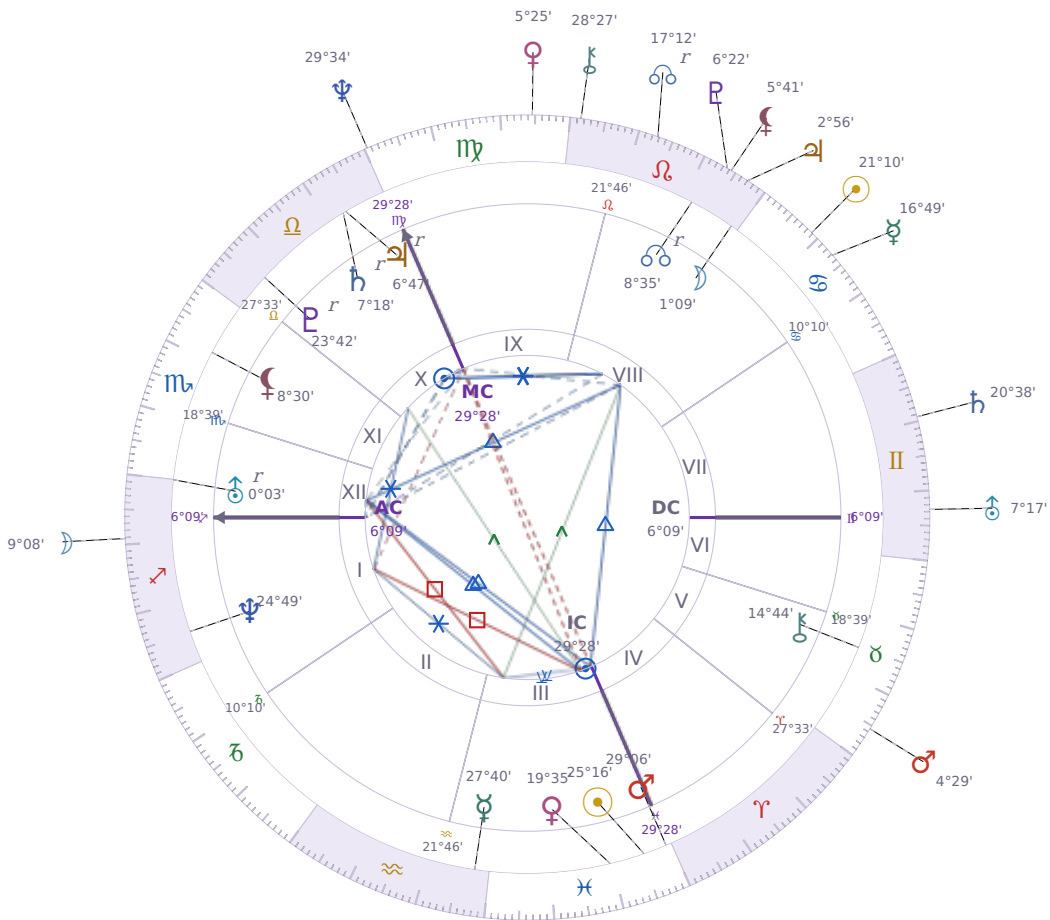

DAILY HOROSCOPE

Péter Magyar

Hungarian politician

♋ Pisces March 16, 1981 00:08 Budapest

Wednesday, 14 July 1943

TRANSITS FOR TODAY

☉ Sun	in ♋ Cancer	21°10'20"
☾ Moon	in ♏ Sagittarius	9°08'30"
☿ Mercury	in ♋ Cancer	16°49'30"
♀ Venus	in ♍ Virgo	5°25'18"
♂ Mars	in ♉ Taurus	4°29'40"
♃ Jupiter	in ♌ Leo	2°56'42"
♄ Saturn	in ♊ Gemini	20°38'46"

♅ Uranus	in ♊ Gemini	7°17'58"
♆ Neptune	in ♍ Virgo	29°34'38"
♇ Pluto	in ♌ Leo	6°22'18"
♁ Chiron	in ♌ Leo	28°27'57"
♁ NNode	in ♌ Leo Rx	17°12'49"
♁ Lilith	in ♌ Leo	5°41'41"

NATAL PLANETS

☉ Sun	in ♋ Pisces	25°16'52"	III
☾ Moon	in ♌ Leo	1°09'49"	VIII
☿ Mercury	in ♒ Aquarius	27°40'15"	III
♀ Venus	in ♋ Pisces	19°35'59"	III
♂ Mars	in ♋ Pisces	29°06'26"	III
♃ Jupiter	in ♎ Libra	6°47'55"	X Rx
♄ Saturn	in ♎ Libra	7°18'13"	X Rx
♅ Uranus	in ♐ Sagittarius	0°03'33"	XII Rx
♆ Neptune	in ♐ Sagittarius	24°49'23"	I
♇ Pluto	in ♎ Libra	23°42'49"	X Rx
♁ Chiron	in ♉ Taurus	14°44'49"	V
♁ North Node	in ♌ Leo	8°35'49"	VIII Rx
♁ Lilith	in ♏ Scorpio	8°30'15"	XI