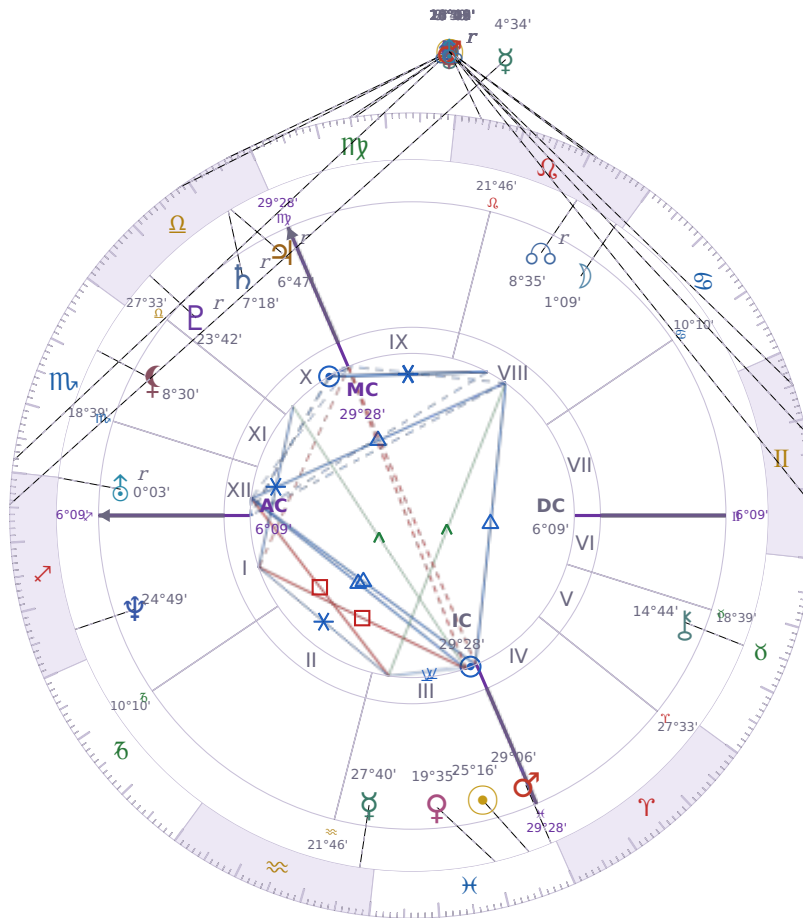

DAILY HOROSCOPE

Péter Magyar

Hungarian politician

♋ Pisces March 16, 1981 00:08 Budapest

Sunday, 21 November 1943

TRANSITS FOR TODAY

☉ Sun	in ♏ Scorpio	28°18'03"
☾ Moon	in ♍ Virgo	15°11'13"
☿ Mercury	in ♐ Sagittarius	4°34'33"
♀ Venus	in ♎ Libra	11°43'59"
♂ Mars	in ♊ Gemini Rx	18°01'47"
♃ Jupiter	in ♌ Leo	26°15'31"
♄ Saturn	in ♊ Gemini Rx	25°03'00"

♅ Uranus	in ♊ Gemini	Rx	7°10'41"
♆ Neptune	in ♎ Libra		3°39'54"
♇ Pluto	in ♌ Leo	Rx	8°43'26"
♁ Chiron	in ♍ Virgo		14°19'10"
♁ NNode	in ♌ Leo	Rx	10°19'43"
♁ Lilith	in ♌ Leo		20°05'32"

## NATAL PLANETS

☉ Sun	in ♋ Pisces		25°16'52"	III
☾ Moon	in ♌ Leo		1°09'49"	VIII
☿ Mercury	in ♒ Aquarius		27°40'15"	III
♀ Venus	in ♋ Pisces		19°35'59"	III
♂ Mars	in ♋ Pisces		29°06'26"	III
♃ Jupiter	in ♎ Libra		6°47'55"	X Rx
♄ Saturn	in ♎ Libra		7°18'13"	X Rx
♅ Uranus	in ♏ Sagittarius		0°03'33"	XII Rx
♆ Neptune	in ♏ Sagittarius		24°49'23"	I
♇ Pluto	in ♎ Libra		23°42'49"	X Rx
♁ Chiron	in ♉ Taurus		14°44'49"	V
♁ North Node	in ♌ Leo		8°35'49"	VIII Rx
♁ Lilith	in ♏ Scorpio		8°30'15"	XI

## KEY TRANSIT FACTORS